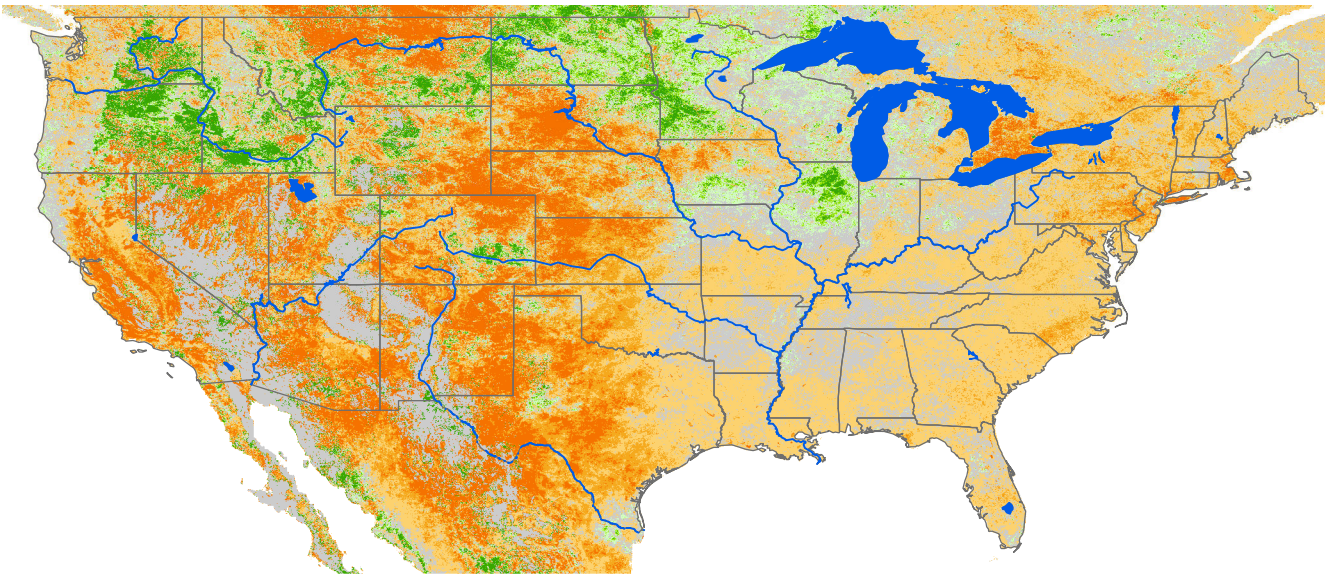

Seasonal Cumulative ET Anomaly

01 Apr - 09 Jun 2022

ET Anomaly (%)

State Water Body River