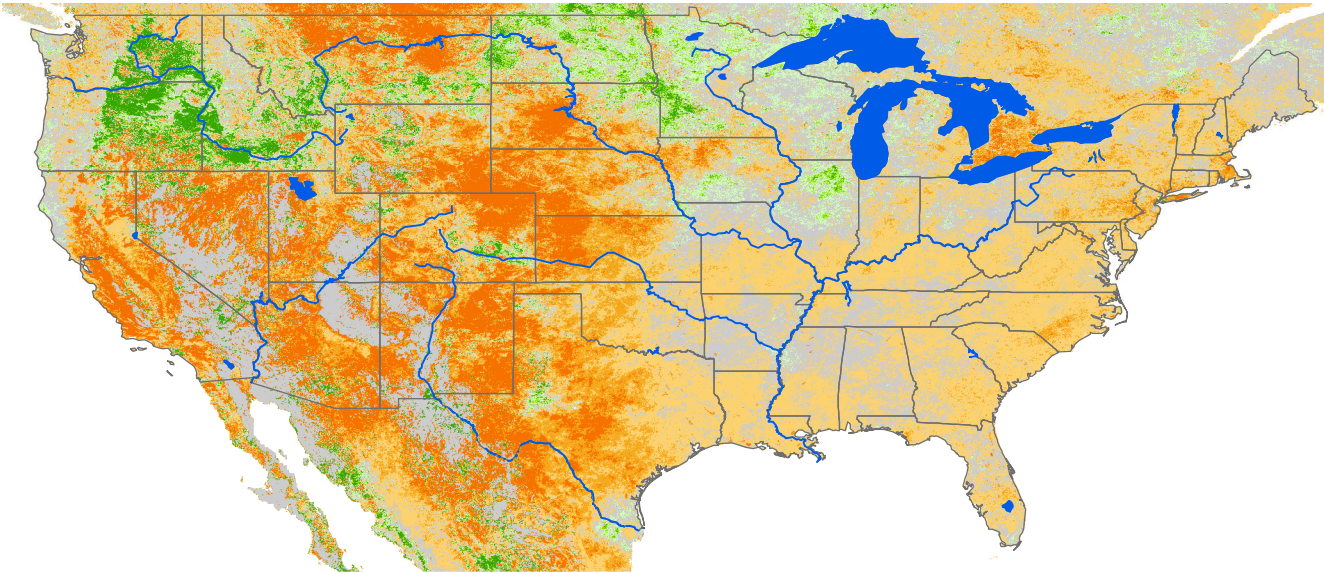

Seasonal Cumulative ET Anomaly

01 Apr - 17 Jun 2022

ET Anomaly (%)

State Water Body River