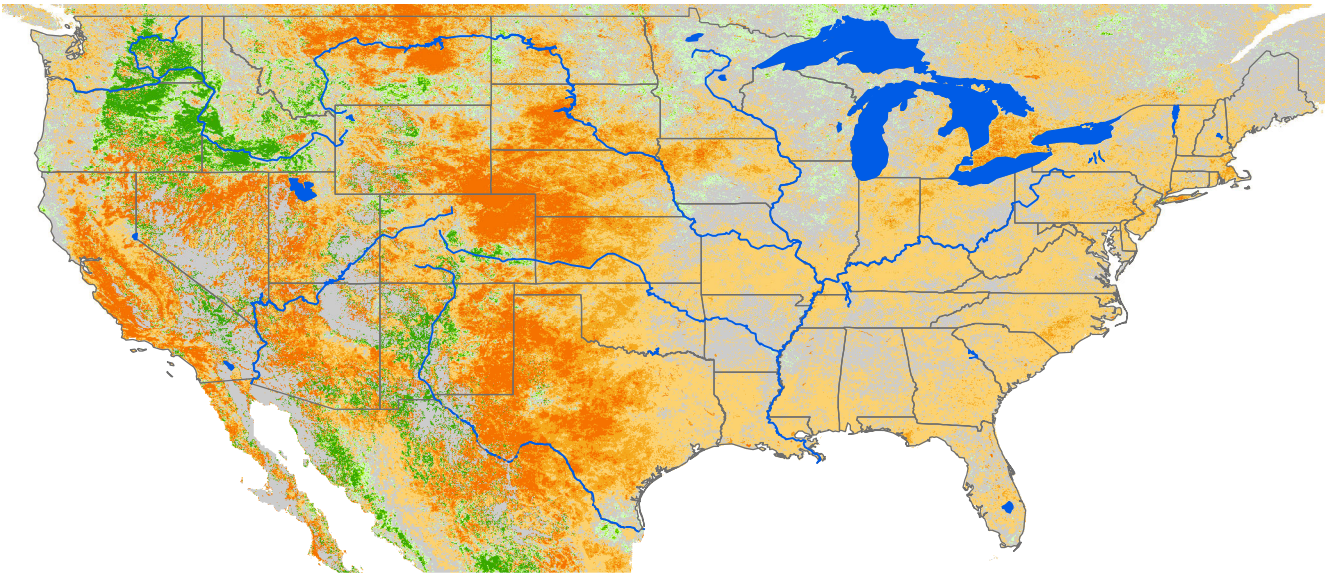

Seasonal Cumulative ET Anomaly

01 Apr - 03 Jul 2022

ET Anomaly (%)

State Water Body River