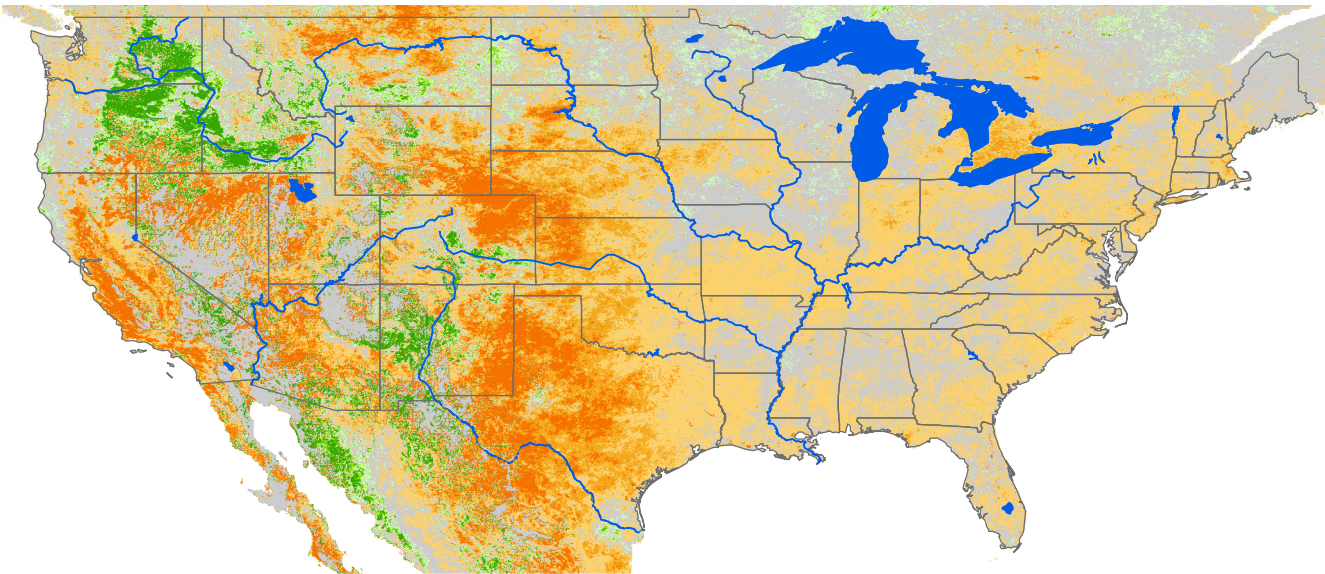

Seasonal Cumulative ET Anomaly

01 Apr - 19 Jul 2022

ET Anomaly (%)

State Water Body River