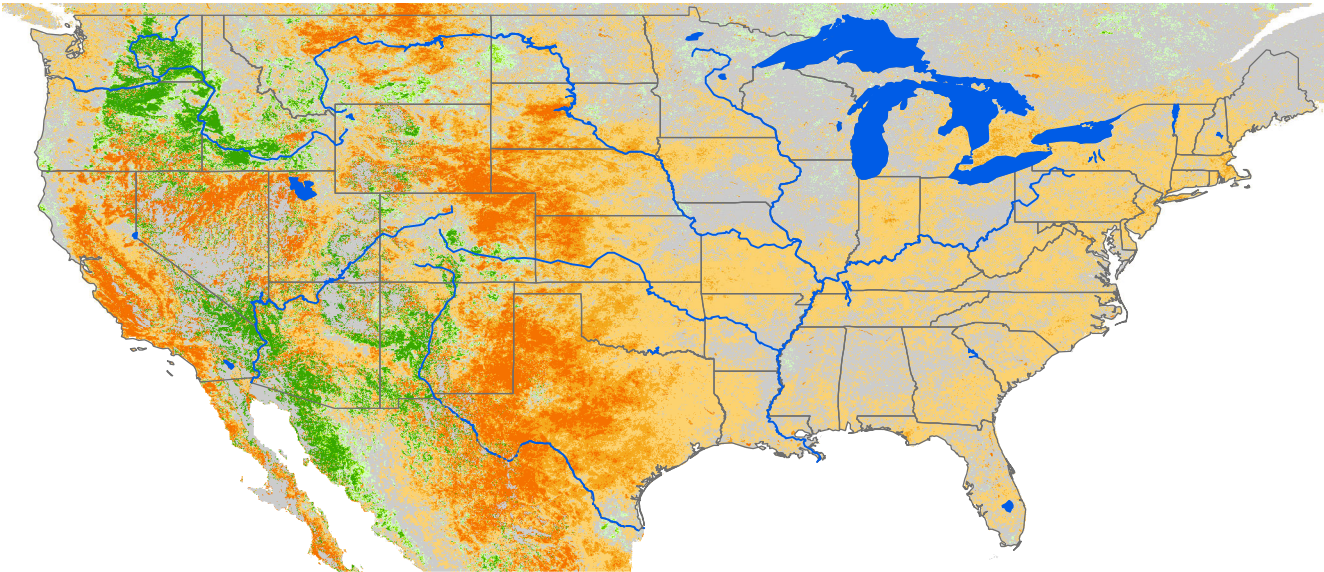

Seasonal Cumulative ET Anomaly

01 Apr - 04 Aug 2022

ET Anomaly (%)

□ State  Water Body  River