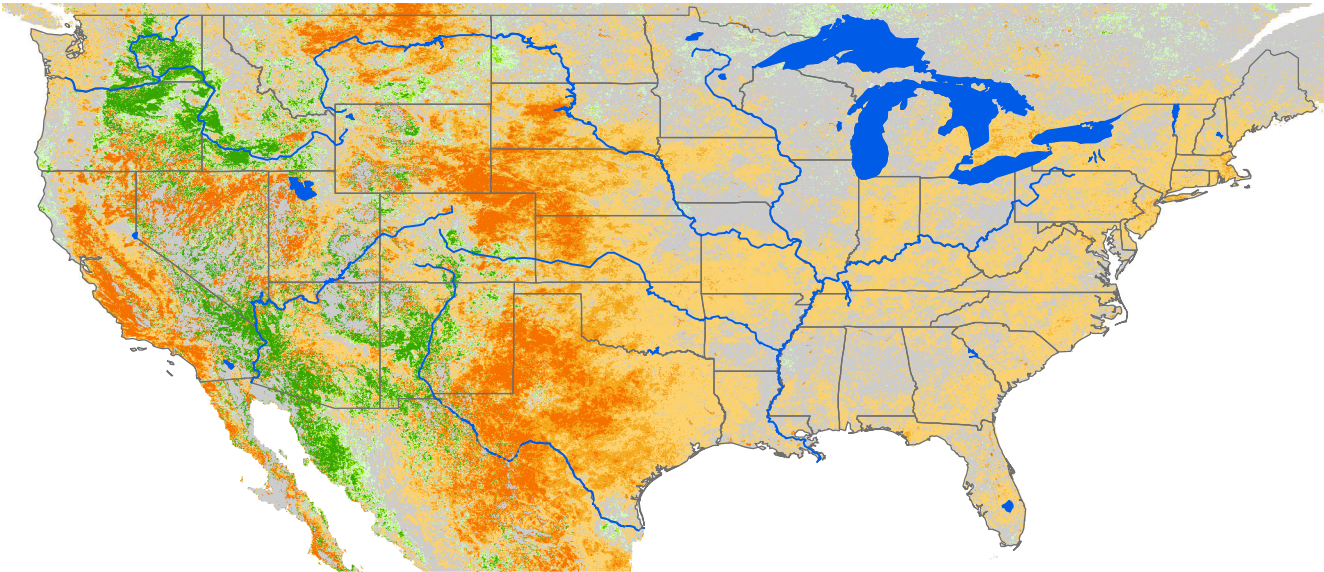

# Seasonal Cumulative ET Anomaly

## 01 Apr - 12 Aug 2022

### ET Anomaly (%)

State Water Body River