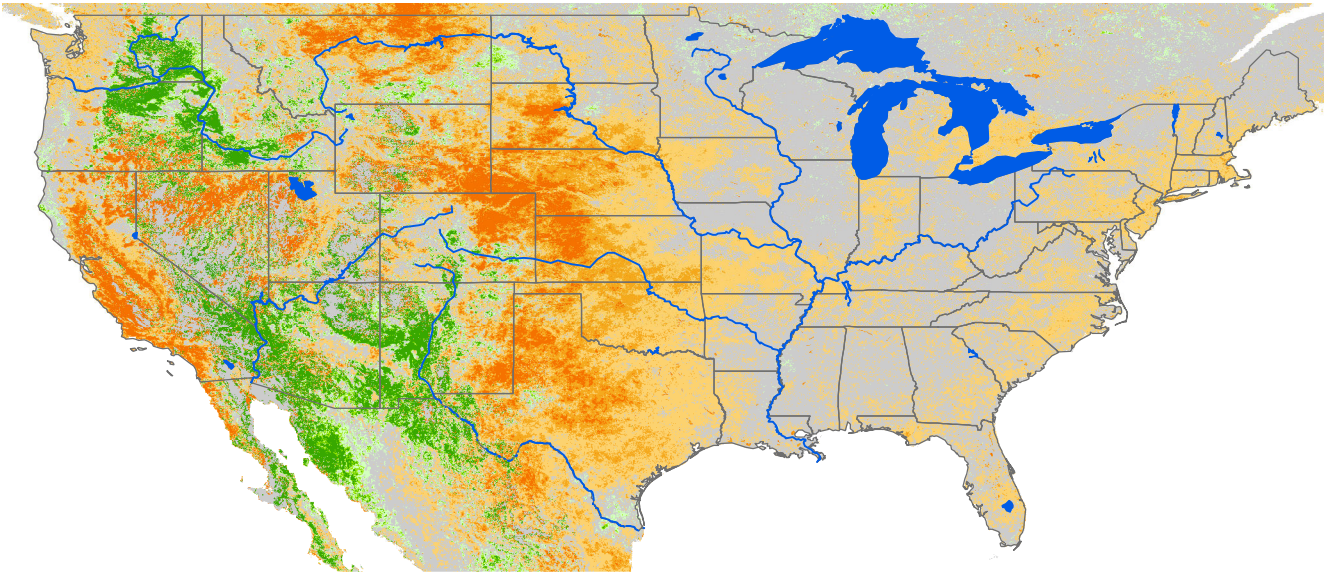

Seasonal Cumulative ET Anomaly

01 Apr - 29 Sep 2022

ET Anomaly (%)

□ State  Water Body  River