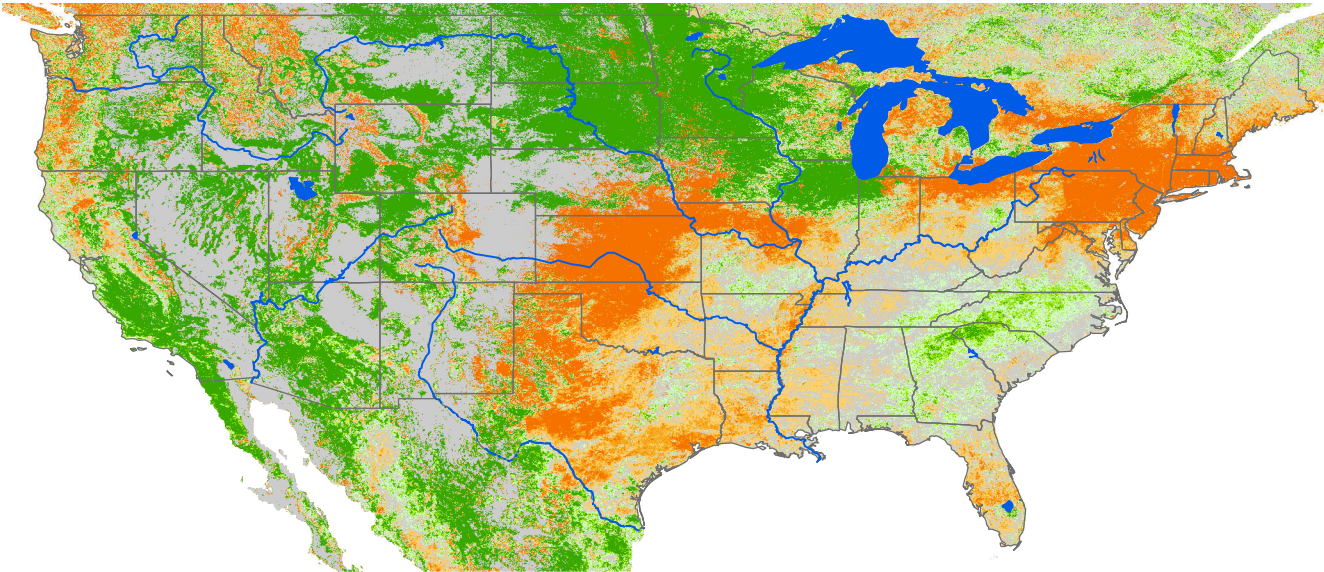

# Seasonal Cumulative ET Anomaly

## 01 Apr - 14 Apr 2023

ET Anomaly (%)

State Water Body River