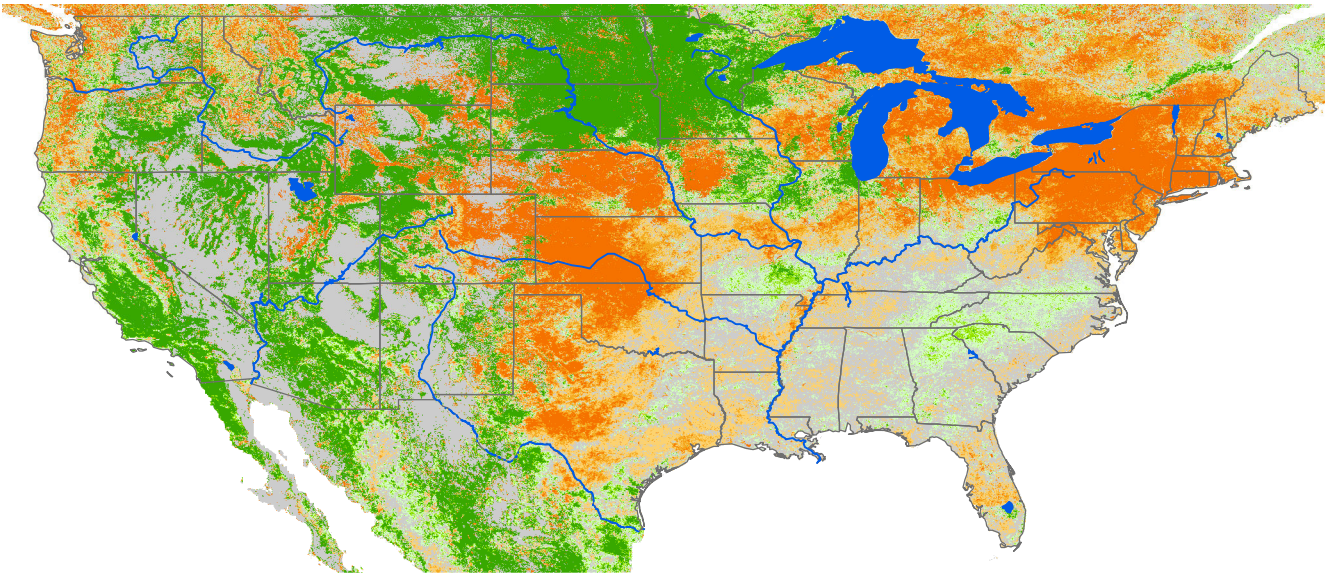

Seasonal Cumulative ET Anomaly

01 Apr - 22 Apr 2023

ET Anomaly (%)

State Water Body River