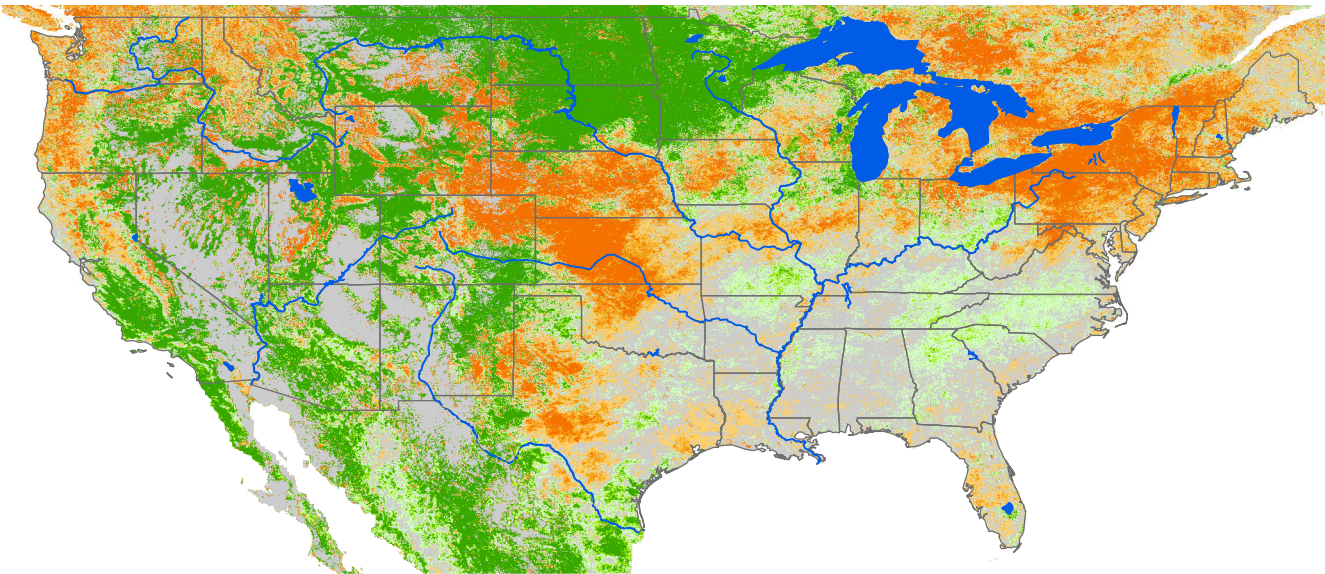

Seasonal Cumulative ET Anomaly

01 Apr - 30 Apr 2023

ET Anomaly (%)

State Water Body River