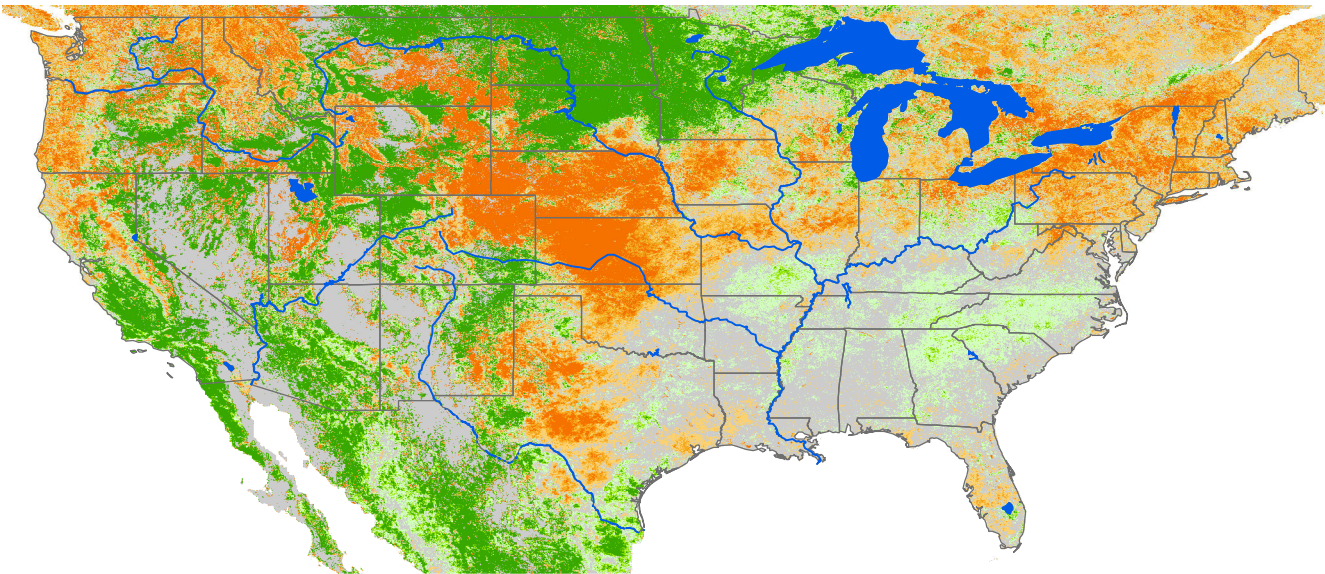

Seasonal Cumulative ET Anomaly

01 Apr - 08 May 2023

ET Anomaly (%)

State Water Body River