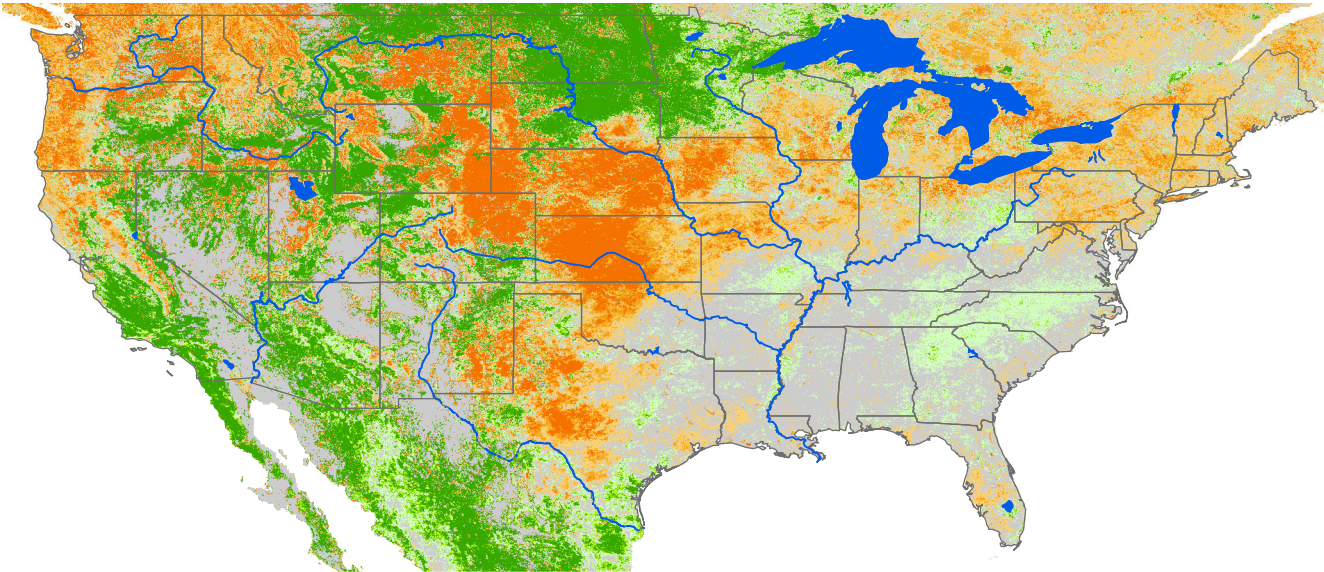

Seasonal Cumulative ET Anomaly

01 Apr - 16 May 2023

ET Anomaly (%)

State Water Body River