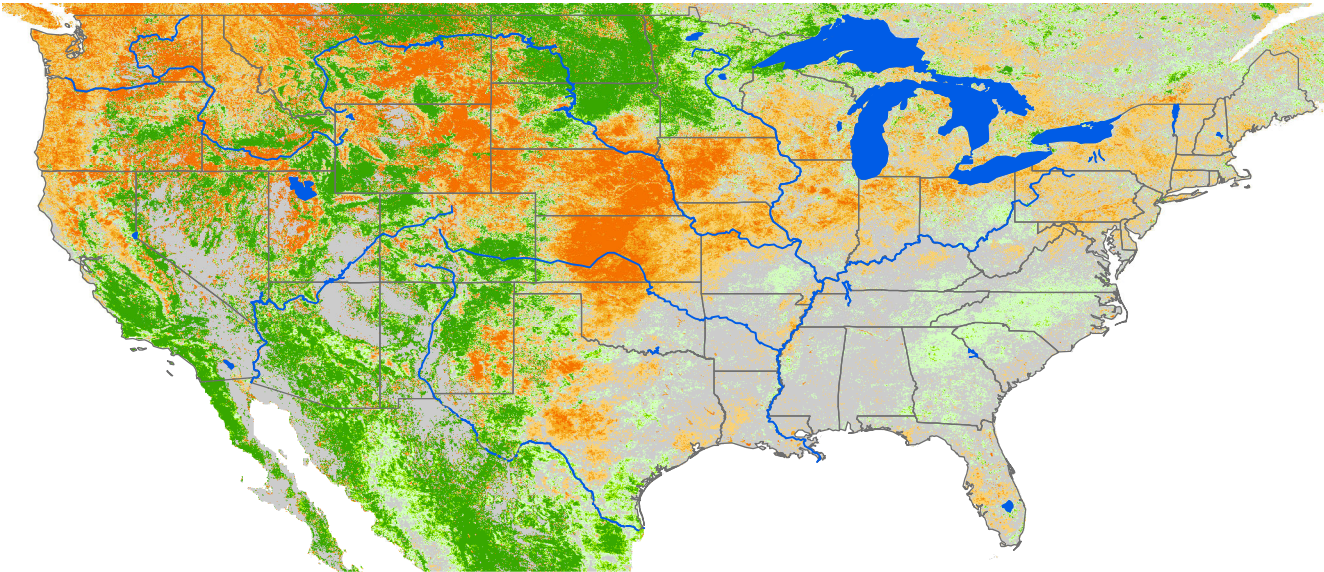

# Seasonal Cumulative ET Anomaly

## 01 Apr - 24 May 2023

ET Anomaly (%)

State Water Body River