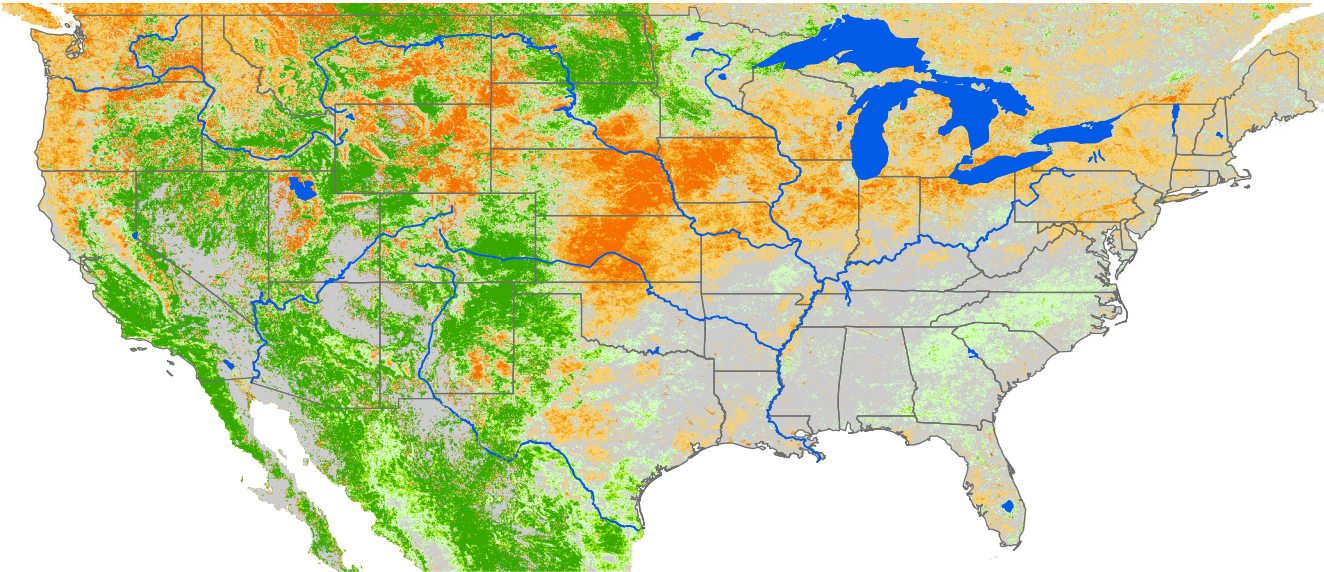

# Seasonal Cumulative ET Anomaly

## 01 Apr - 01 Jun 2023

ET Anomaly (%)

State Water Body River