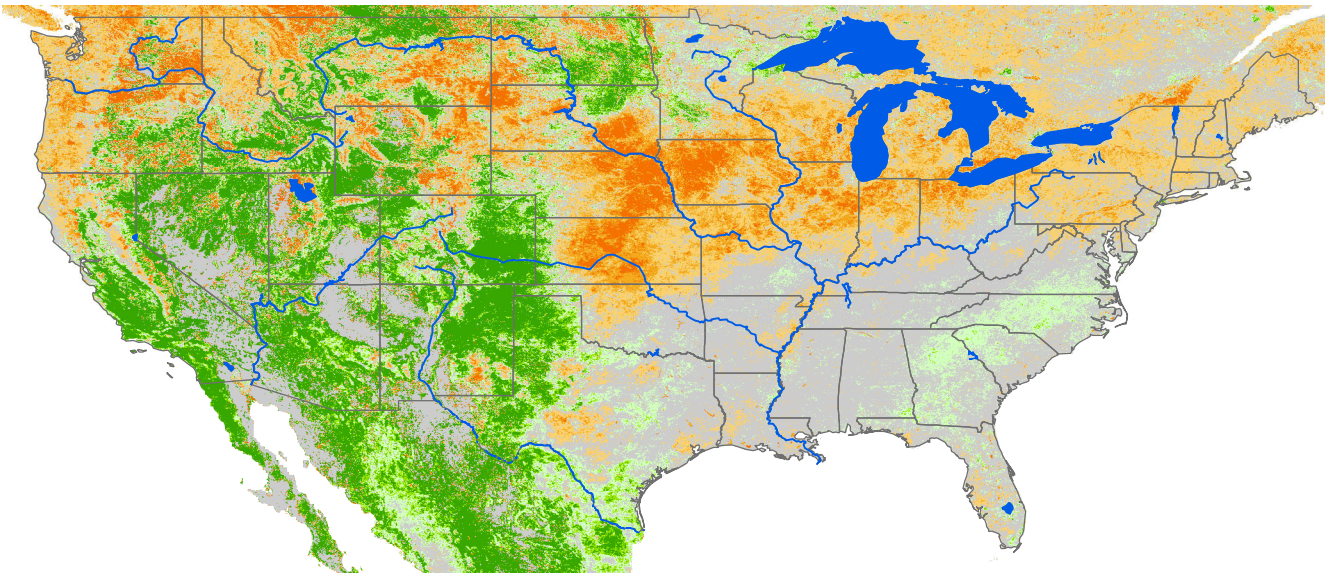

# Seasonal Cumulative ET Anomaly

## 01 Apr - 09 Jun 2023

### ET Anomaly (%)

State Water Body River