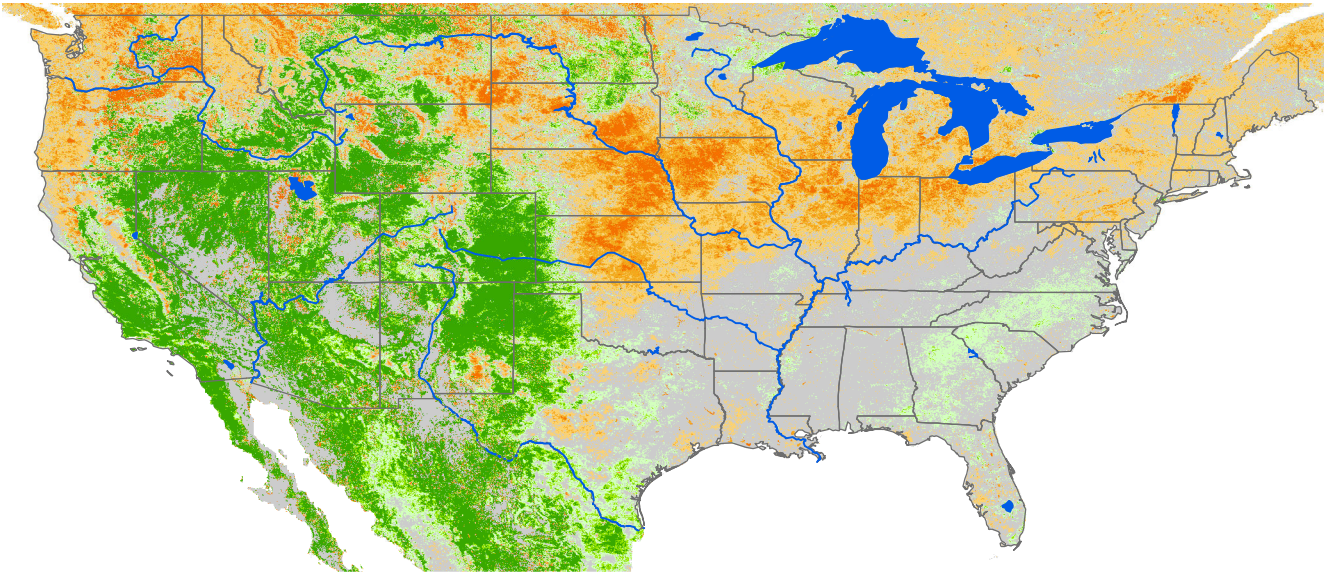

# Seasonal Cumulative ET Anomaly

## 01 Apr - 17 Jun 2023

**ET Anomaly (%)**

State Water Body River