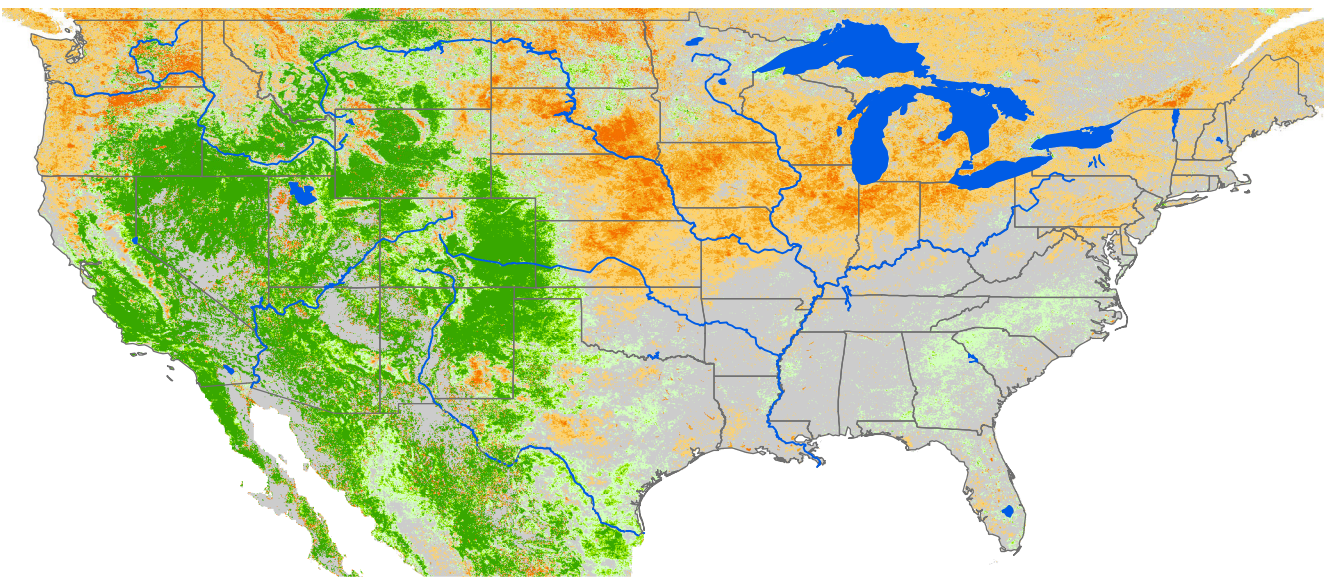

Seasonal Cumulative ET Anomaly

01 Apr - 25 Jun 2023

ET Anomaly (%)

State Water Body River