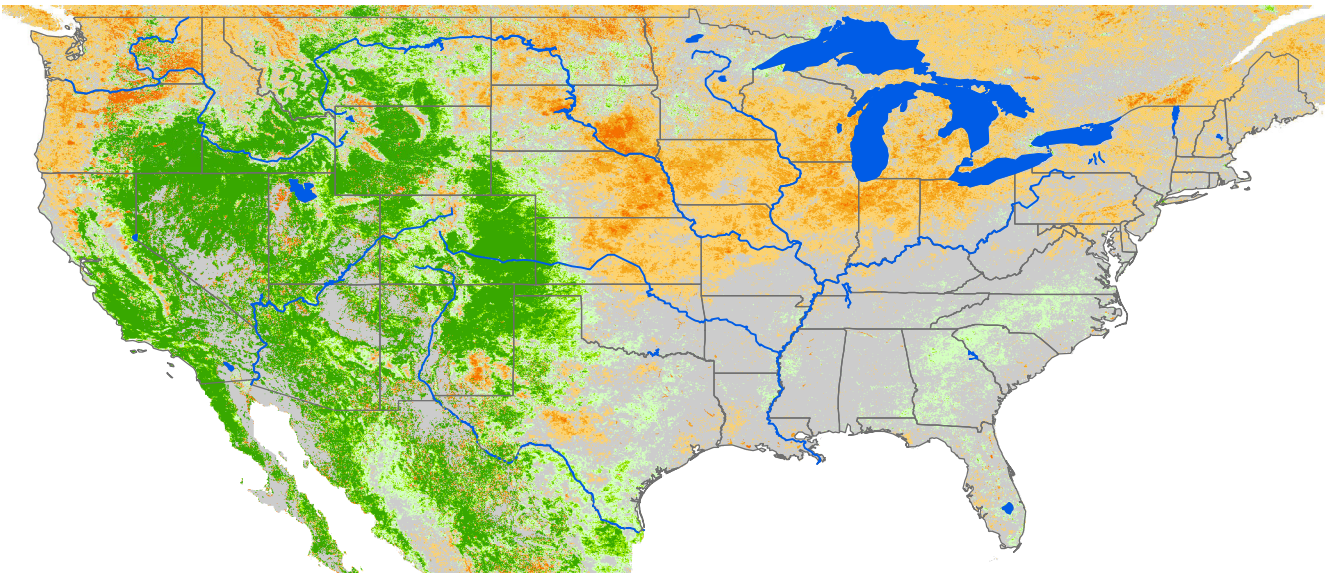

# Seasonal Cumulative ET Anomaly

## 01 Apr - 03 Jul 2023

ET Anomaly (%)

State Water Body River