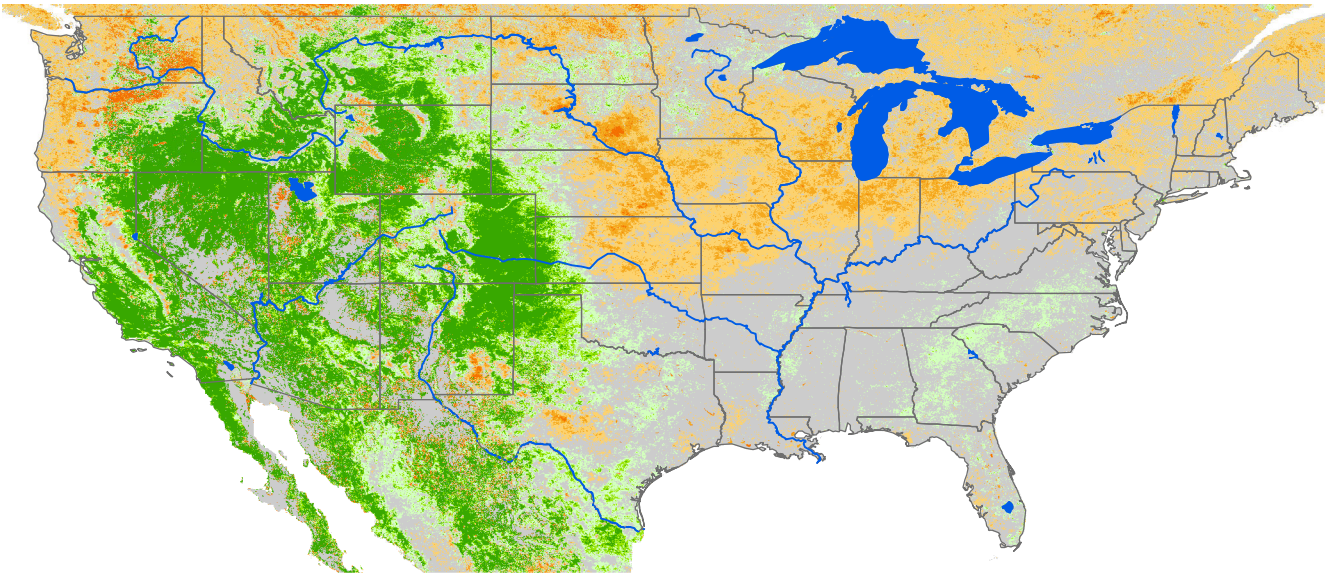

Seasonal Cumulative ET Anomaly

01 Apr - 11 Jul 2023

ET Anomaly (%)

State Water Body River