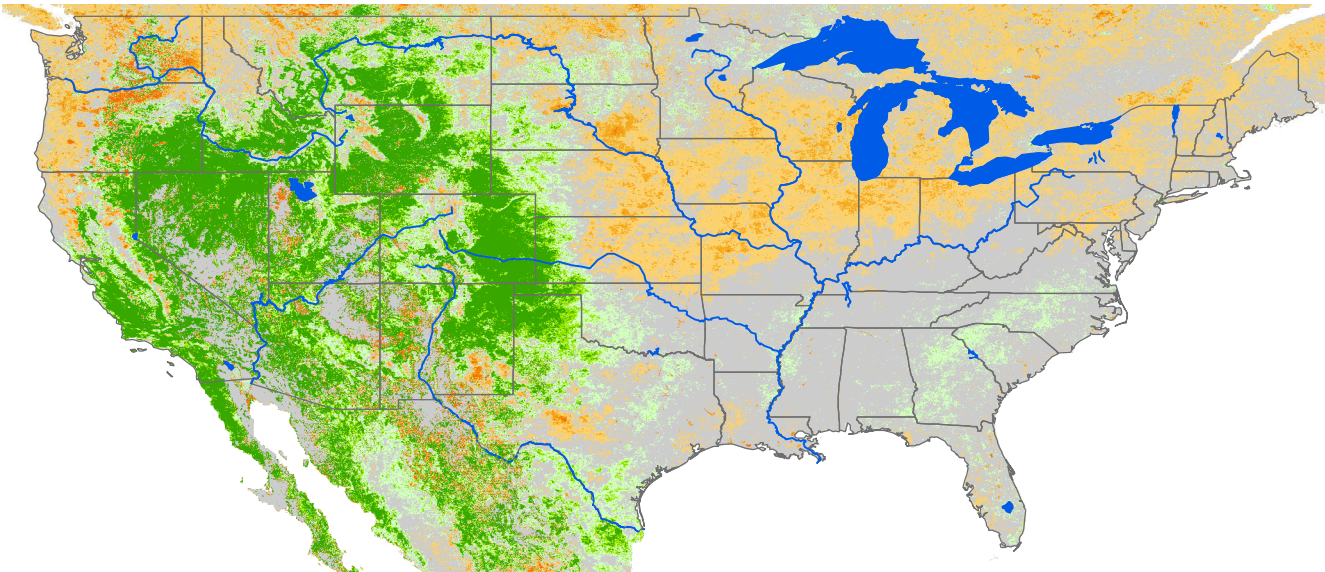

Seasonal Cumulative ET Anomaly

01 Apr - 19 Jul 2023

ET Anomaly (%)

State Water Body River