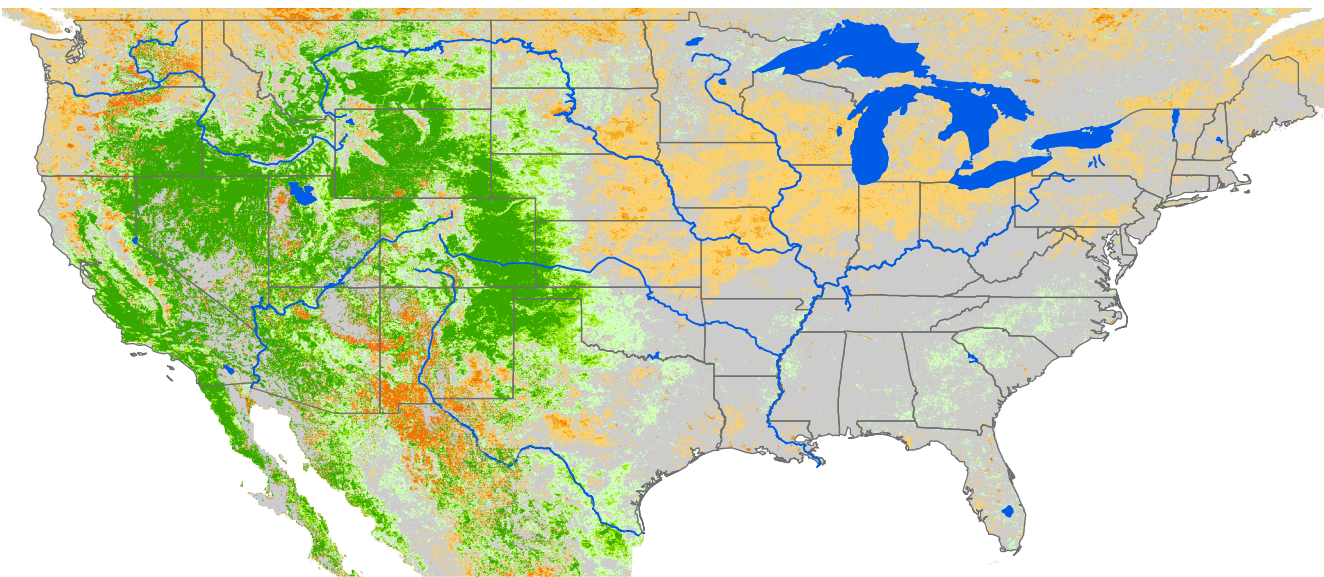

# Seasonal Cumulative ET Anomaly

## 01 Apr - 04 Aug 2023

### ET Anomaly (%)

State Water Body River