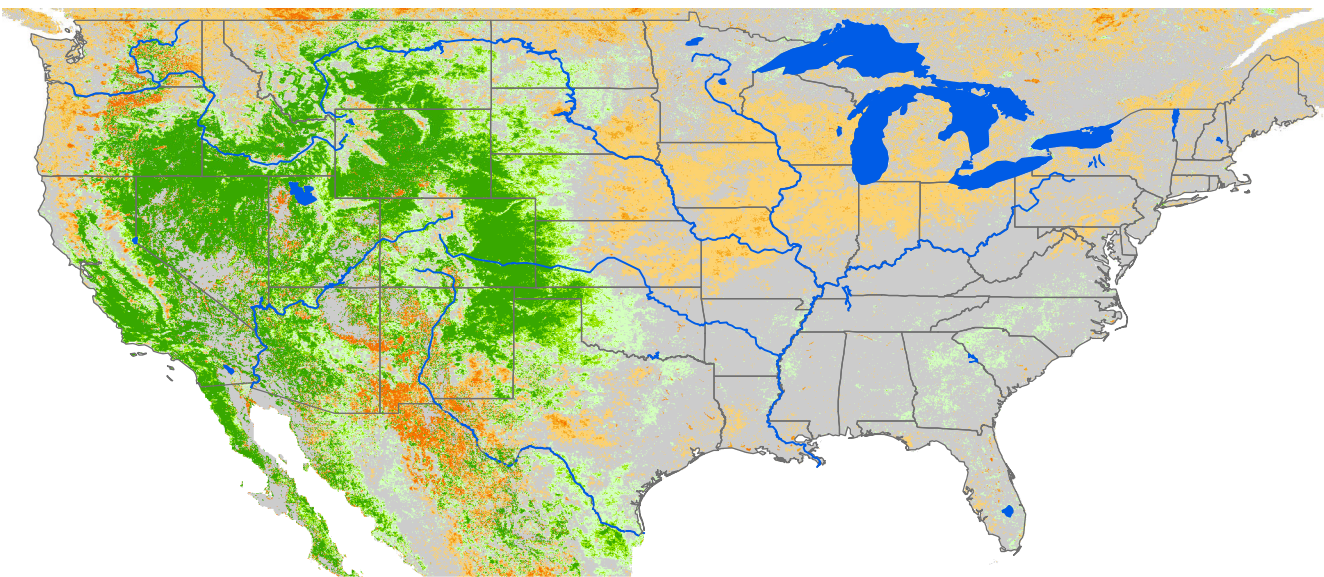

# Seasonal Cumulative ET Anomaly

## 01 Apr - 12 Aug 2023

**ET Anomaly (%)**

State Water Body River