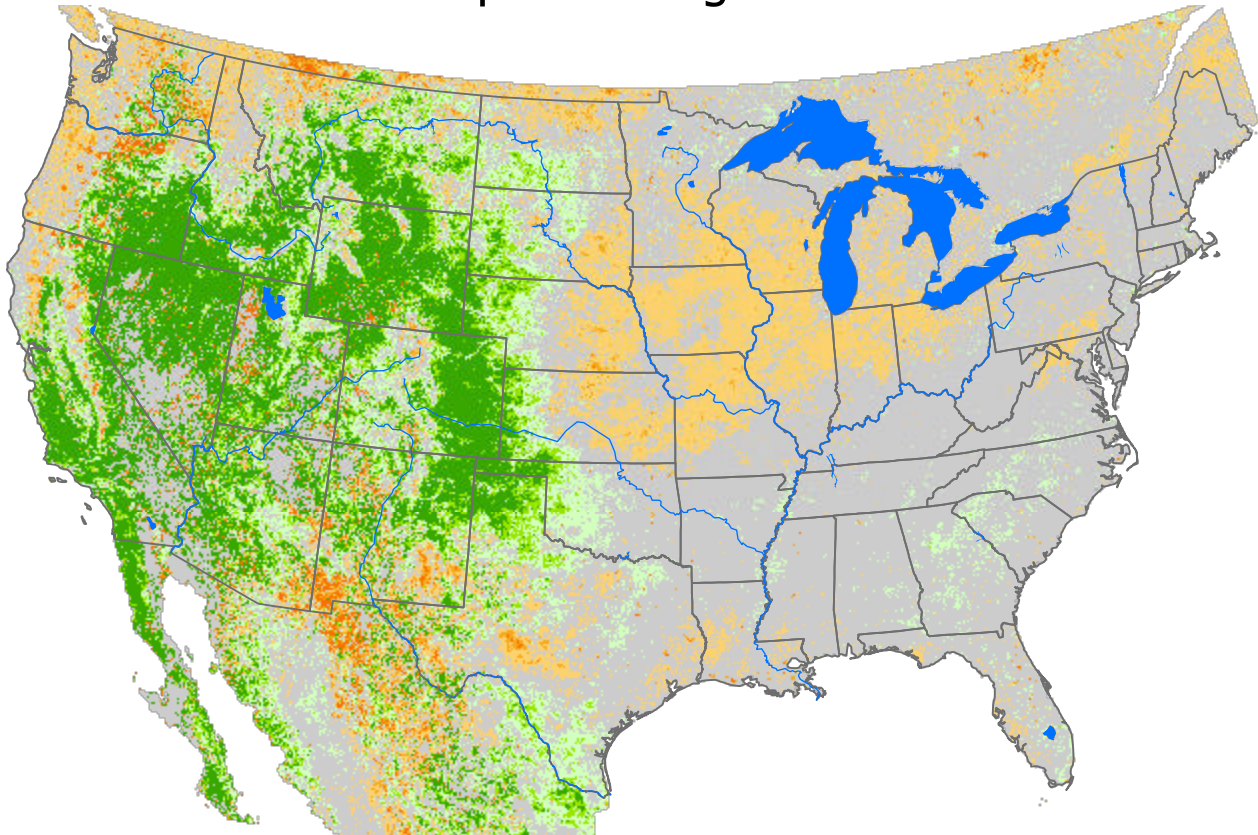

Seasonal Cumulative ET Anomaly

01 Apr - 28 Aug 2023

ET Anomaly (%)

State Water Body River