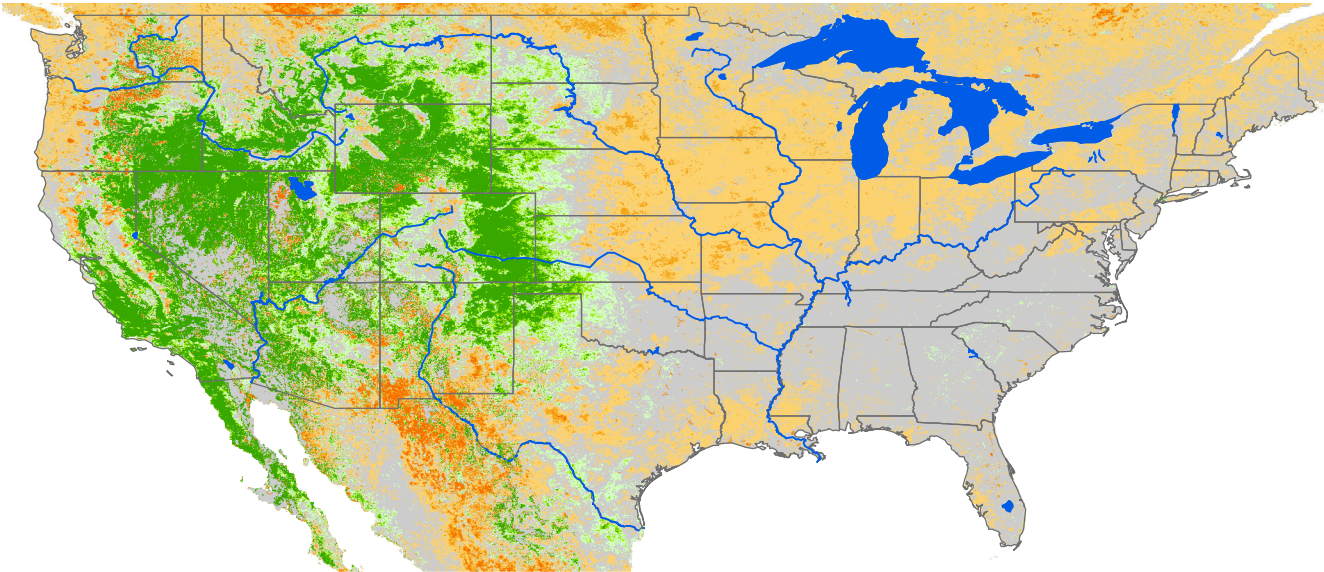

# Seasonal Cumulative ET Anomaly

## 01 Apr - 15 Oct 2023

**ET Anomaly (%)**

State Water Body River