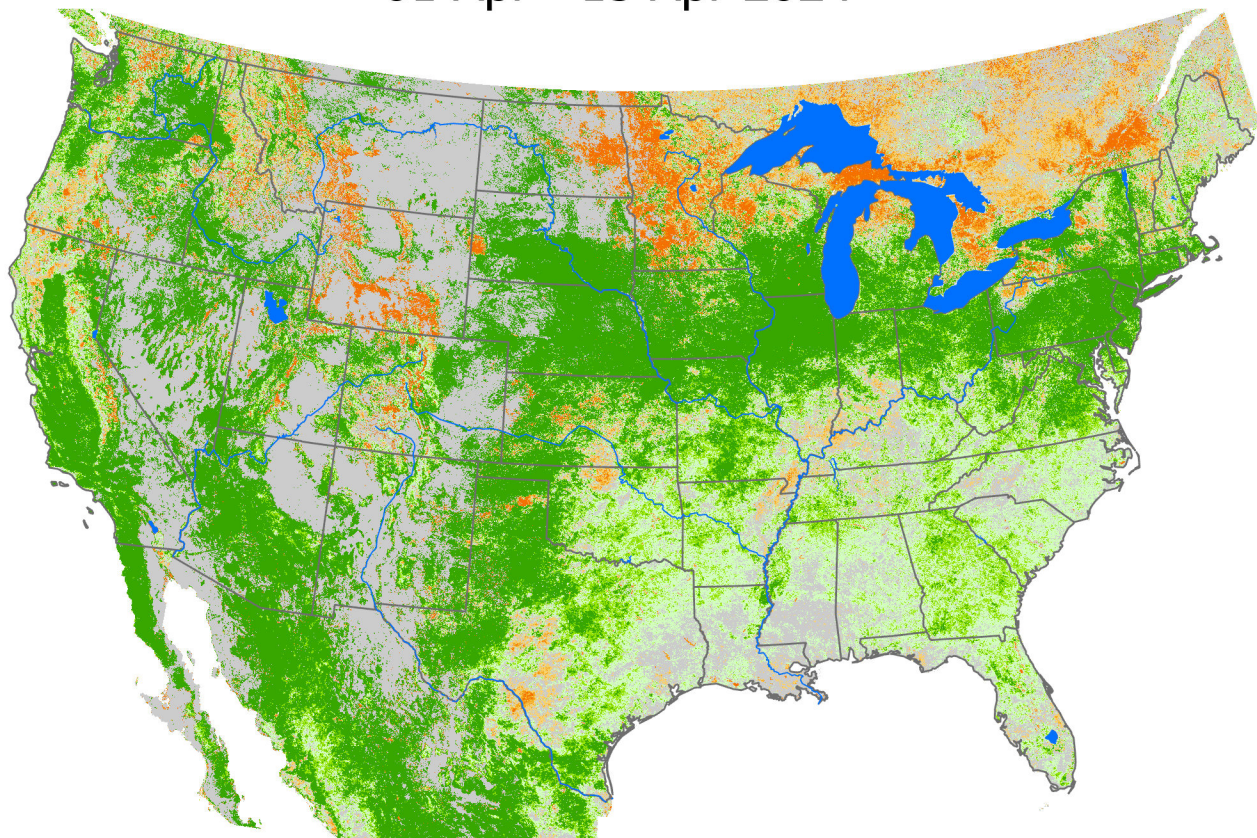

Seasonal Cumulative ET Anomaly

01 Apr - 13 Apr 2024

ET Anomaly (%)

□ State Water Body River