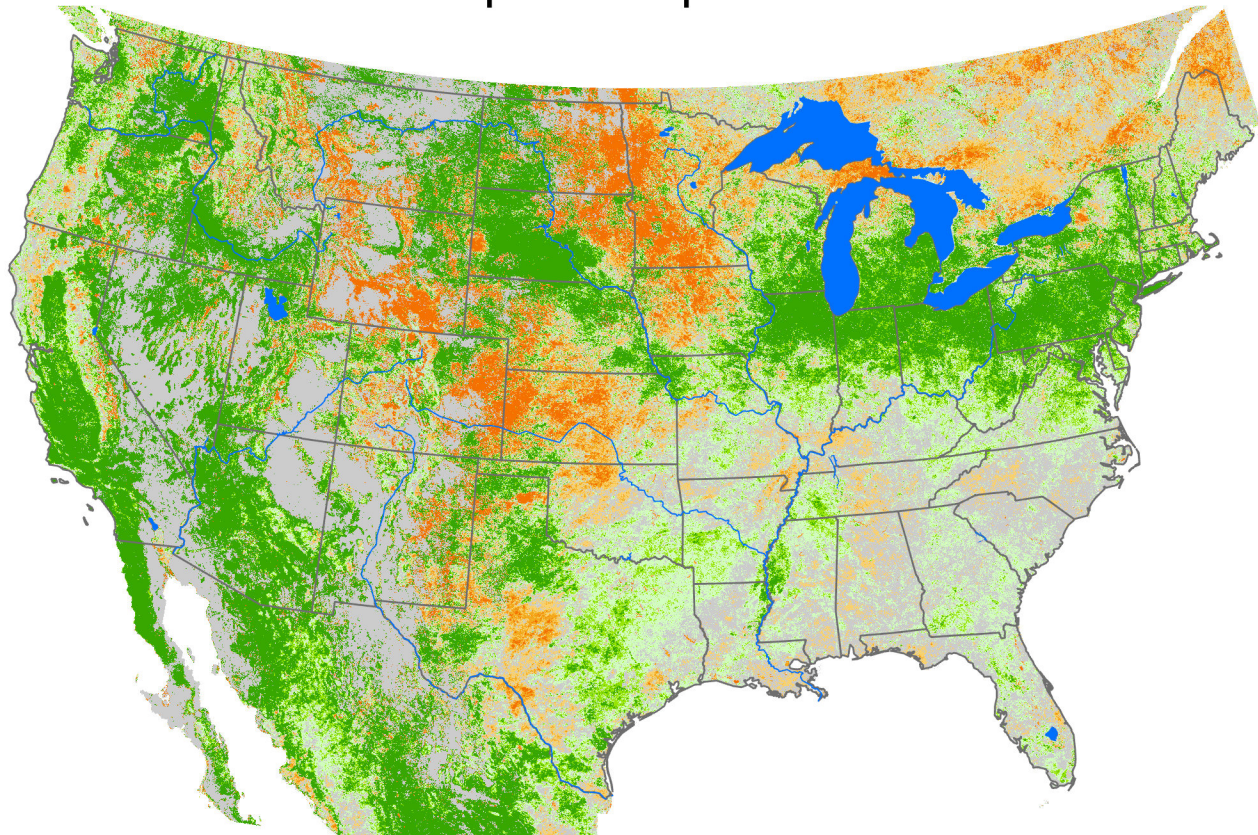

Seasonal Cumulative ET Anomaly

01 Apr - 21 Apr 2024

ET Anomaly (%)

State Water Body River