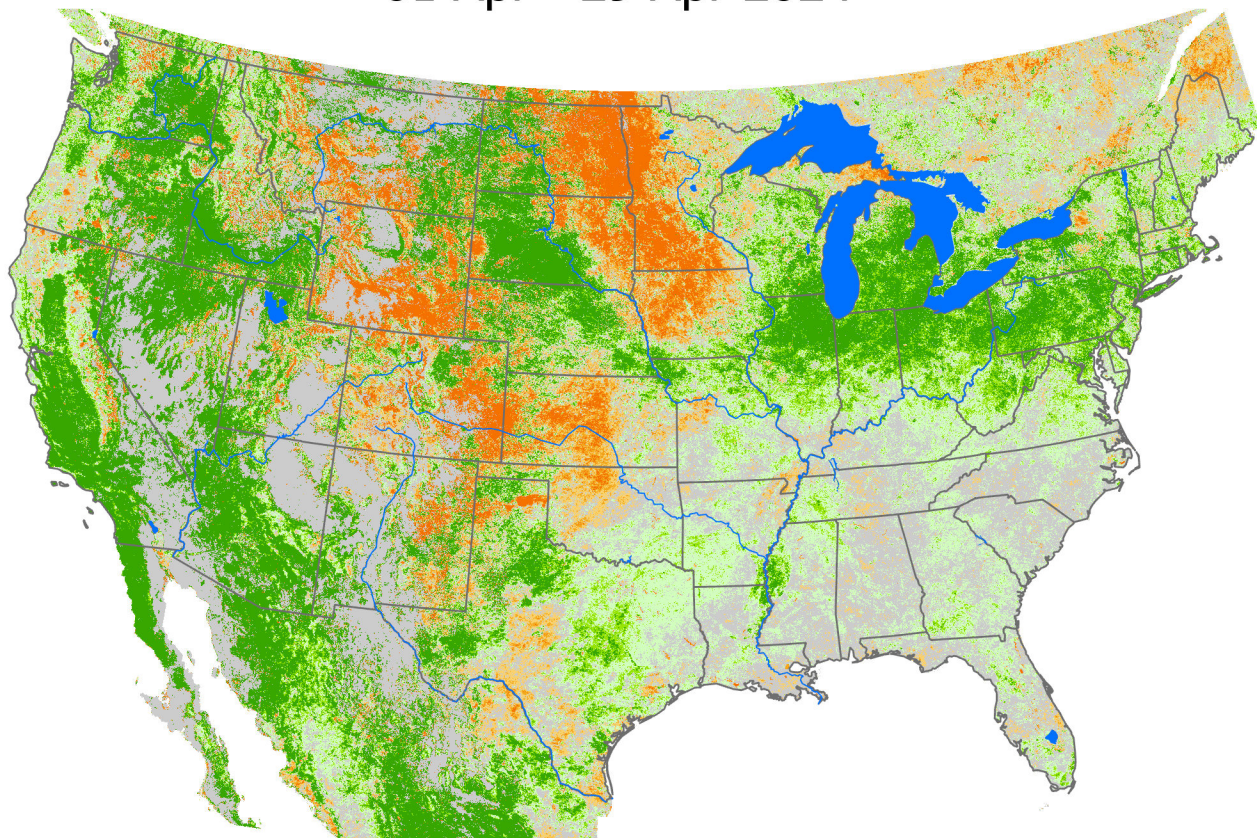

# Seasonal Cumulative ET Anomaly

01 Apr - 29 Apr 2024

ET Anomaly (%)

State Water Body River