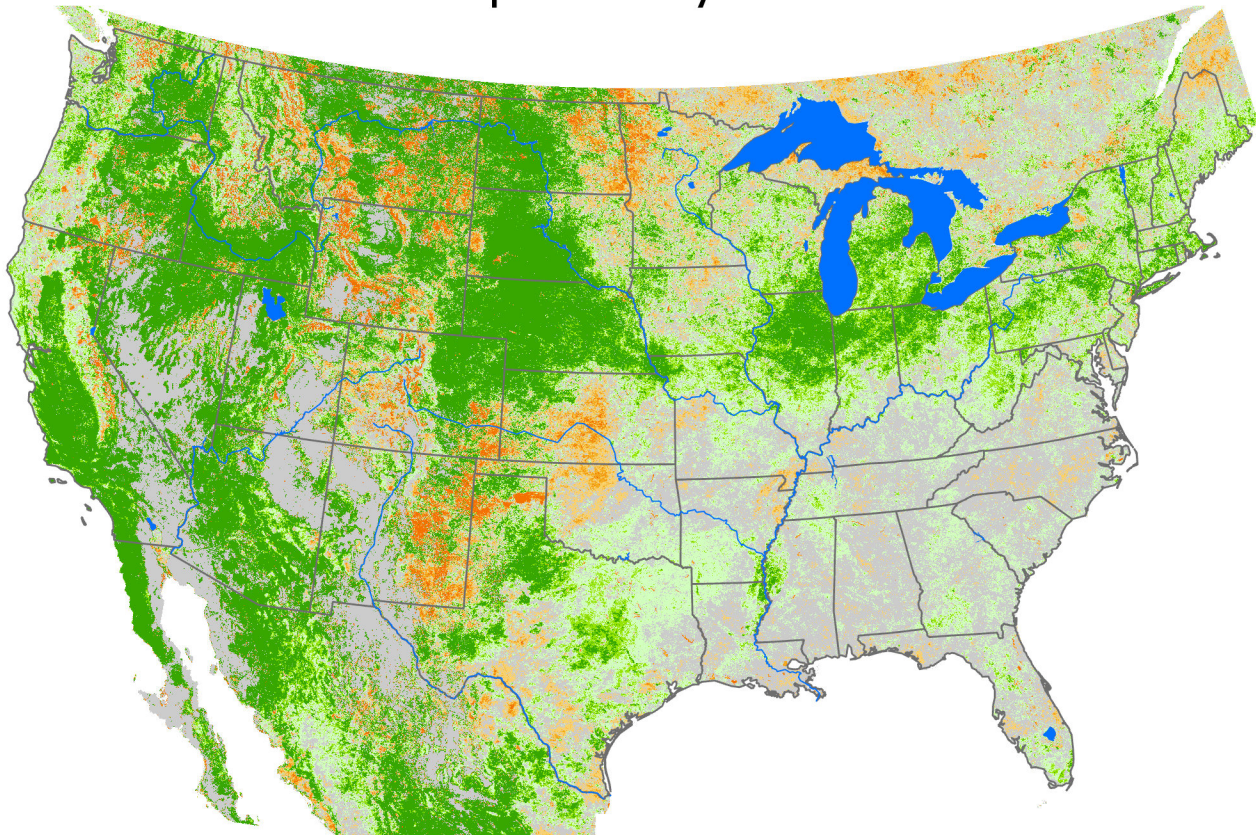

Seasonal Cumulative ET Anomaly

01 Apr - 7 May 2024

ET Anomaly (%)

State Water Body River