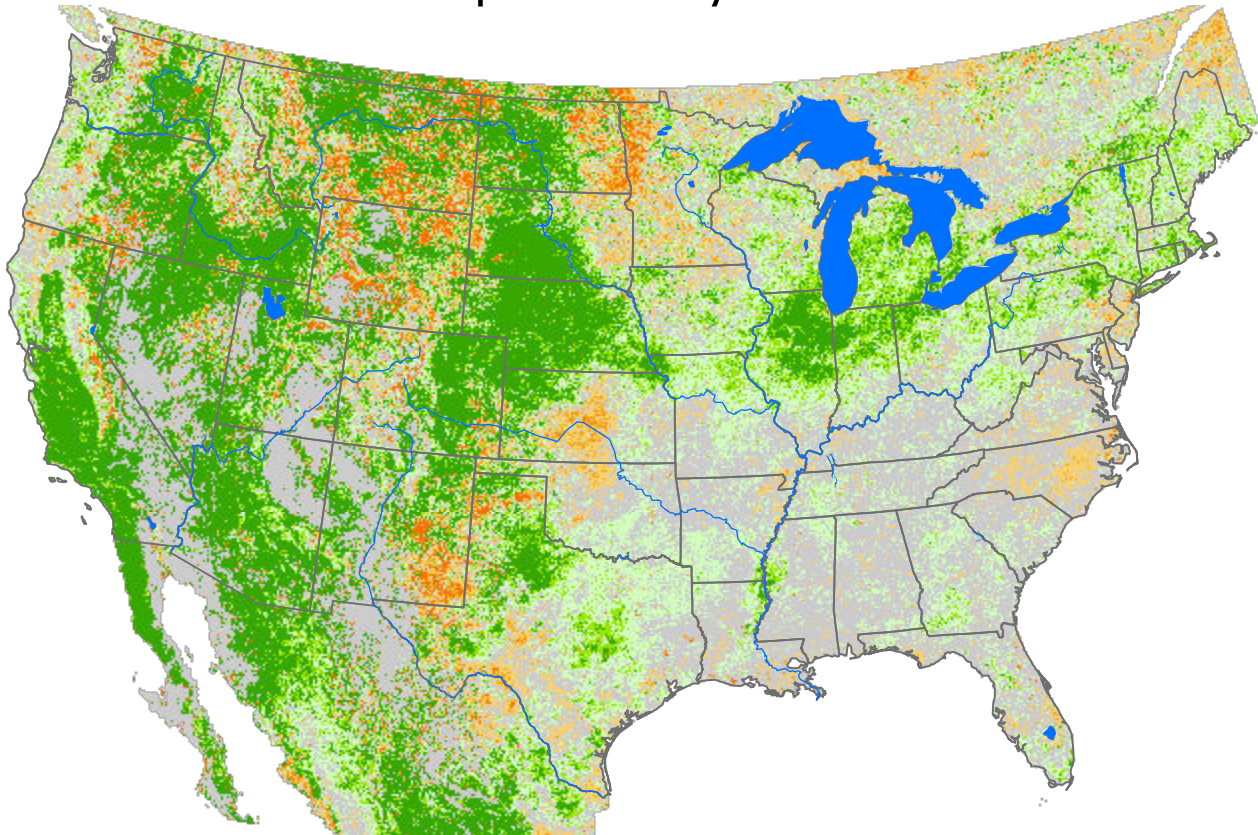

Seasonal Cumulative ET Anomaly

01 Apr - 15 May 2024

ET Anomaly (%)

□ State  Water Body  River