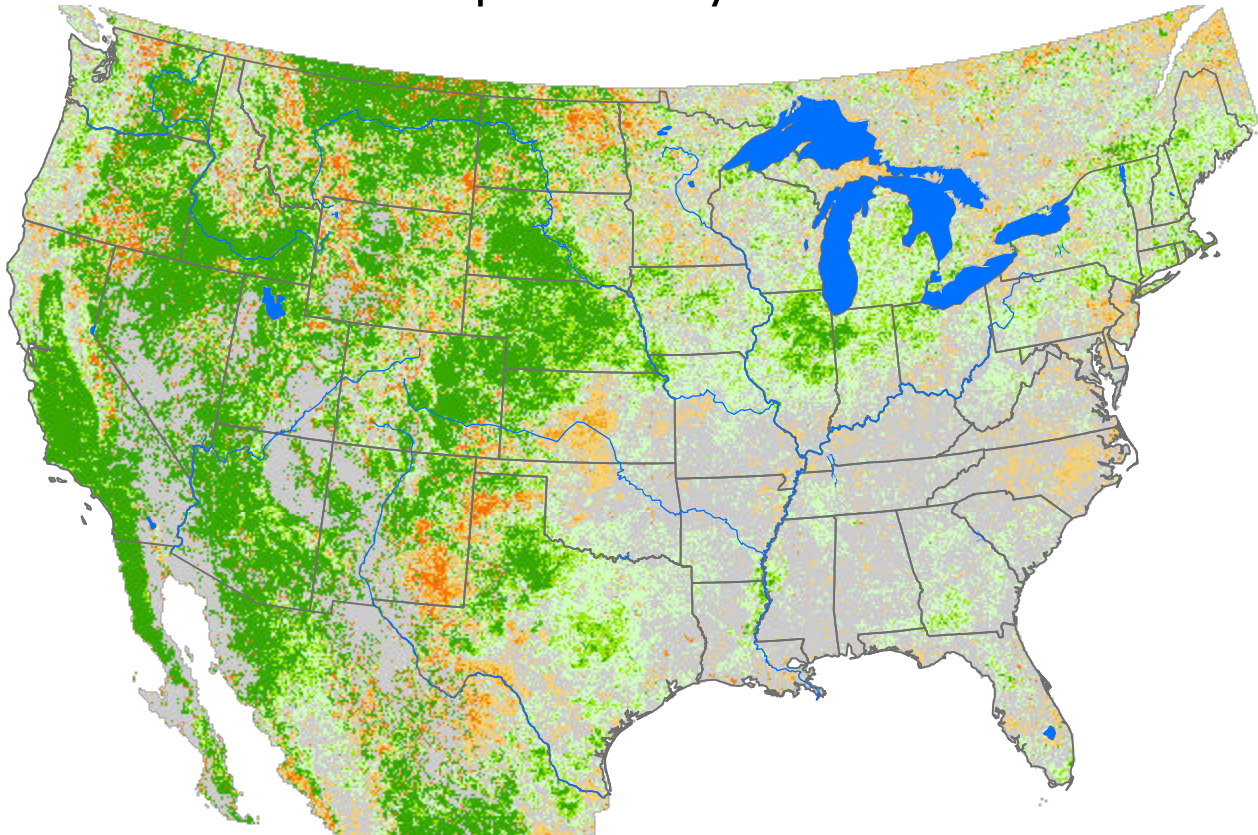

Seasonal Cumulative ET Anomaly

01 Apr - 23 May 2024

ET Anomaly (%)

State Water Body River