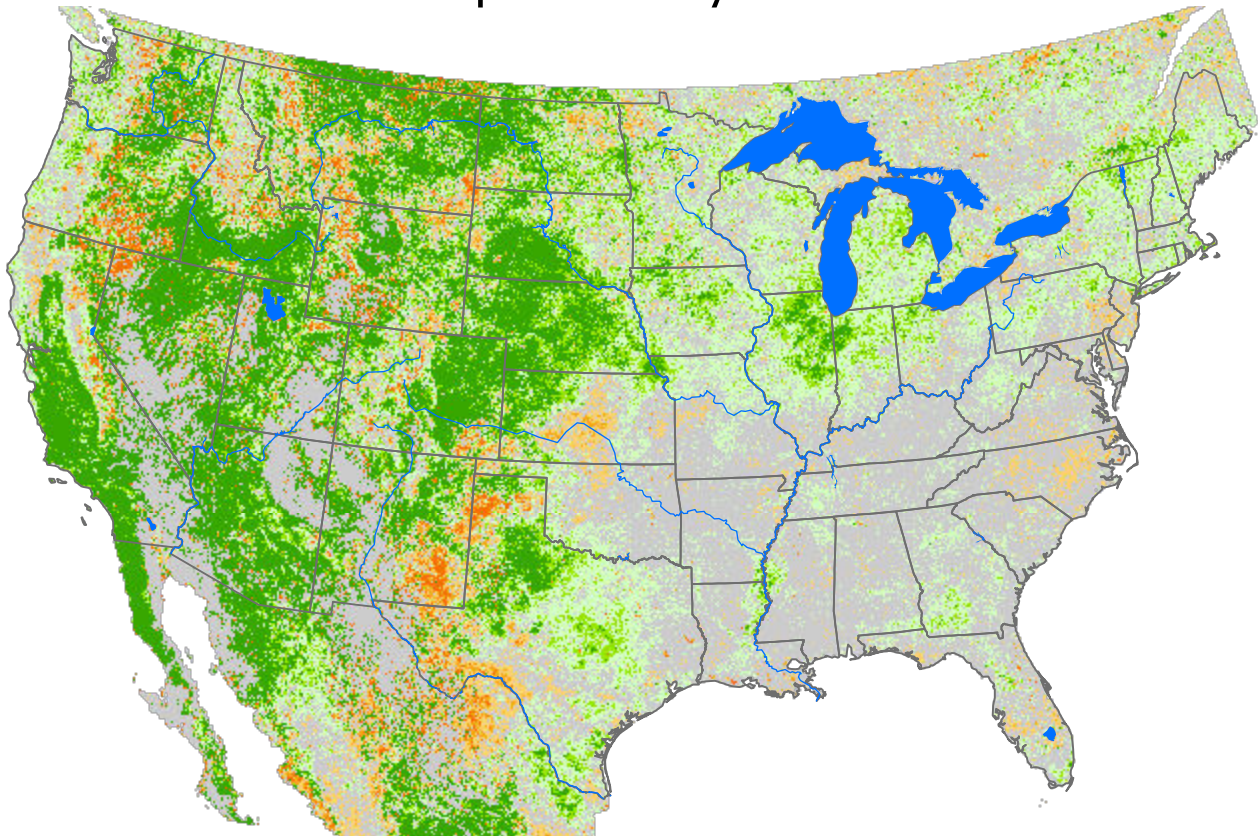

# Seasonal Cumulative ET Anomaly

01 Apr - 31 May 2024

ET Anomaly (%)

State Water Body River