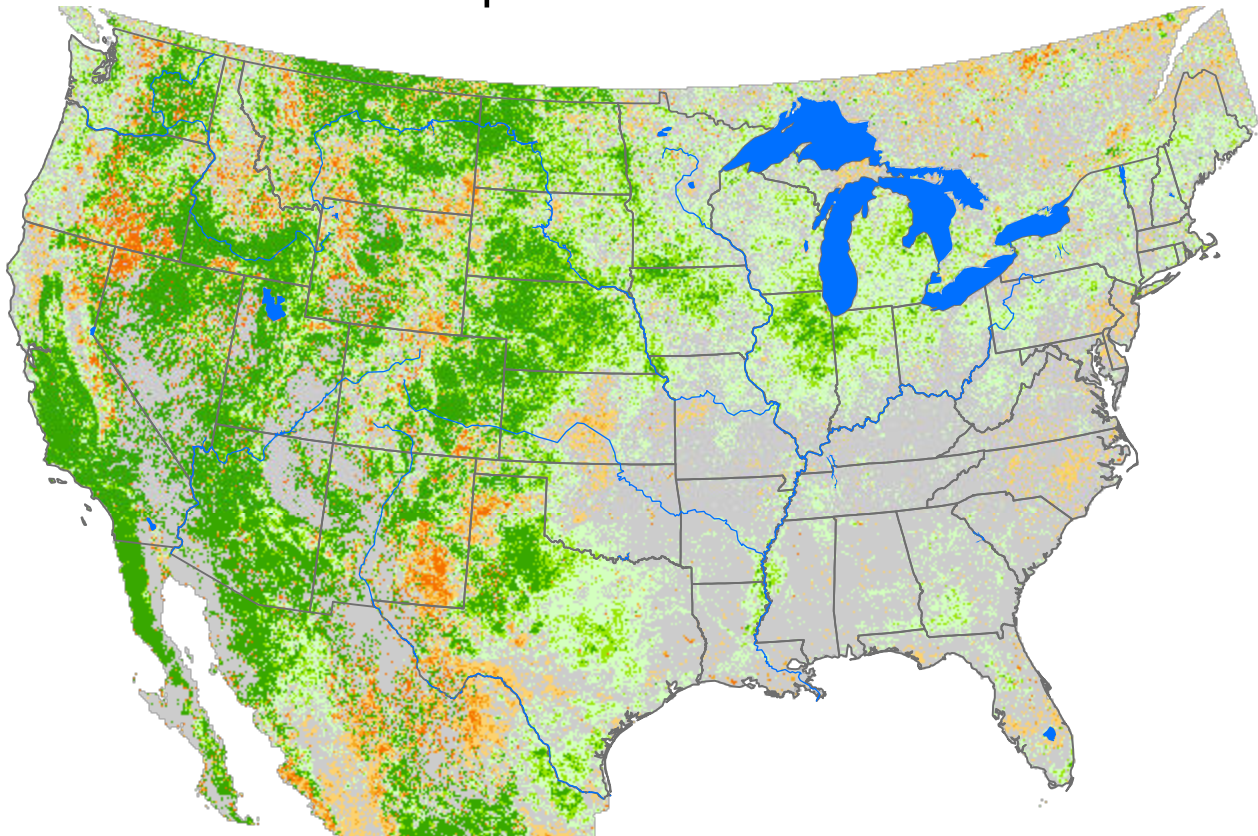

Seasonal Cumulative ET Anomaly

01 Apr - 08 Jun 2024

ET Anomaly (%)

State Water Body River