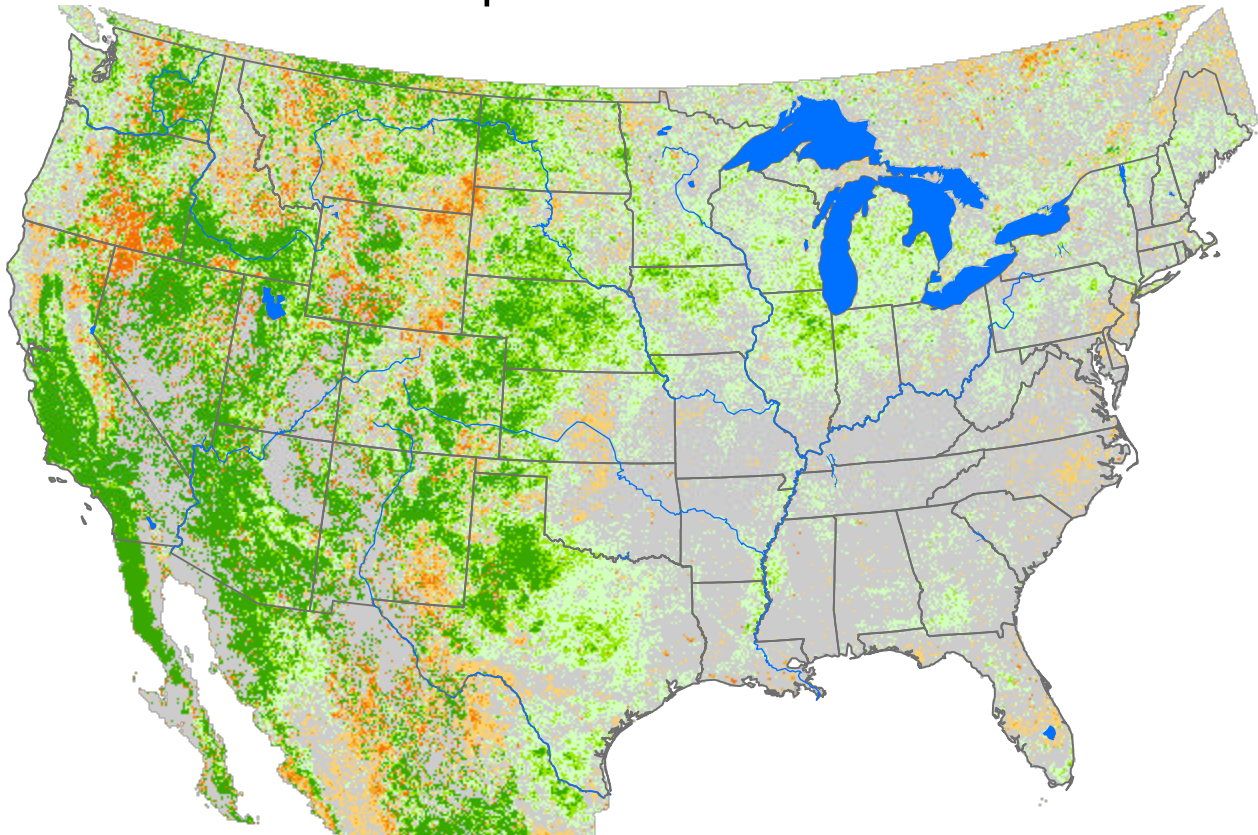

Seasonal Cumulative ET Anomaly

01 Apr - 16 Jun 2024

ET Anomaly (%)

State Water Body River