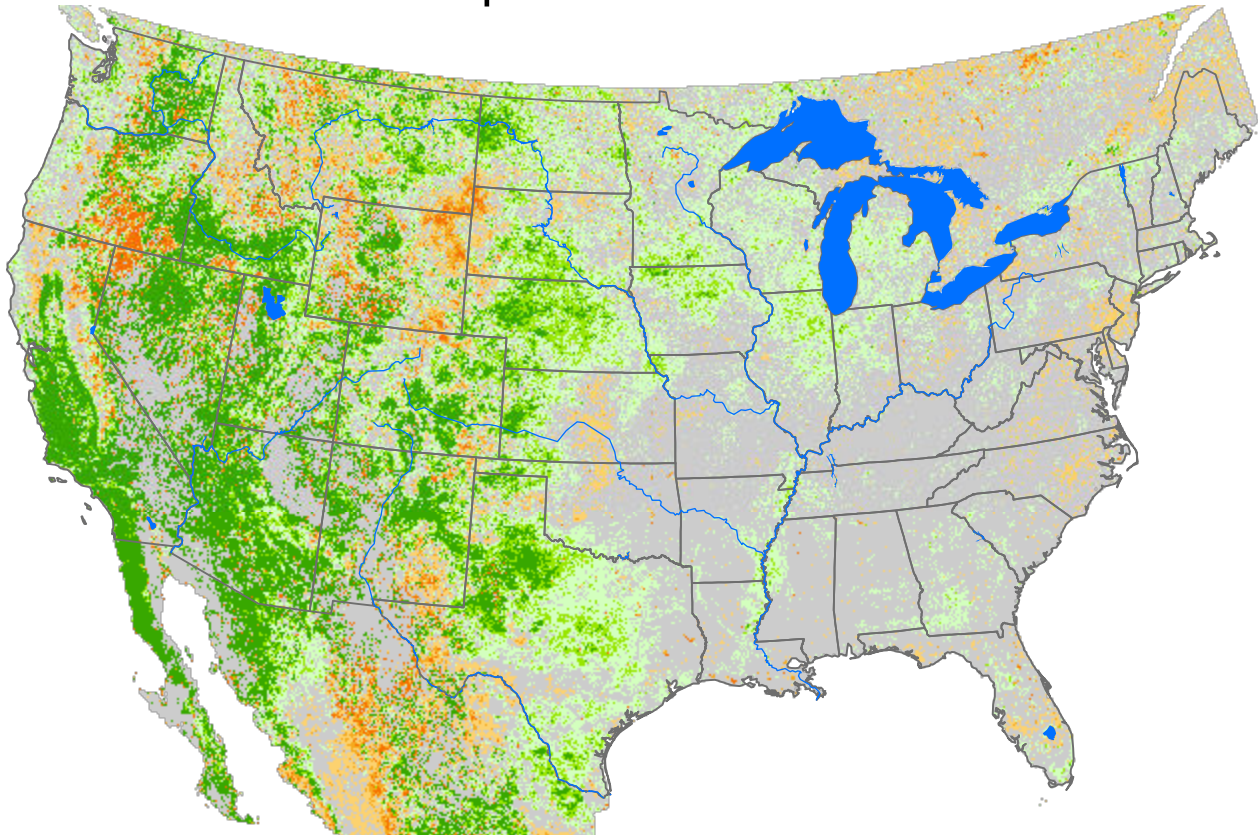

Seasonal Cumulative ET Anomaly

01 Apr - 24 Jun 2024

ET Anomaly (%)

□ State  Water Body  River