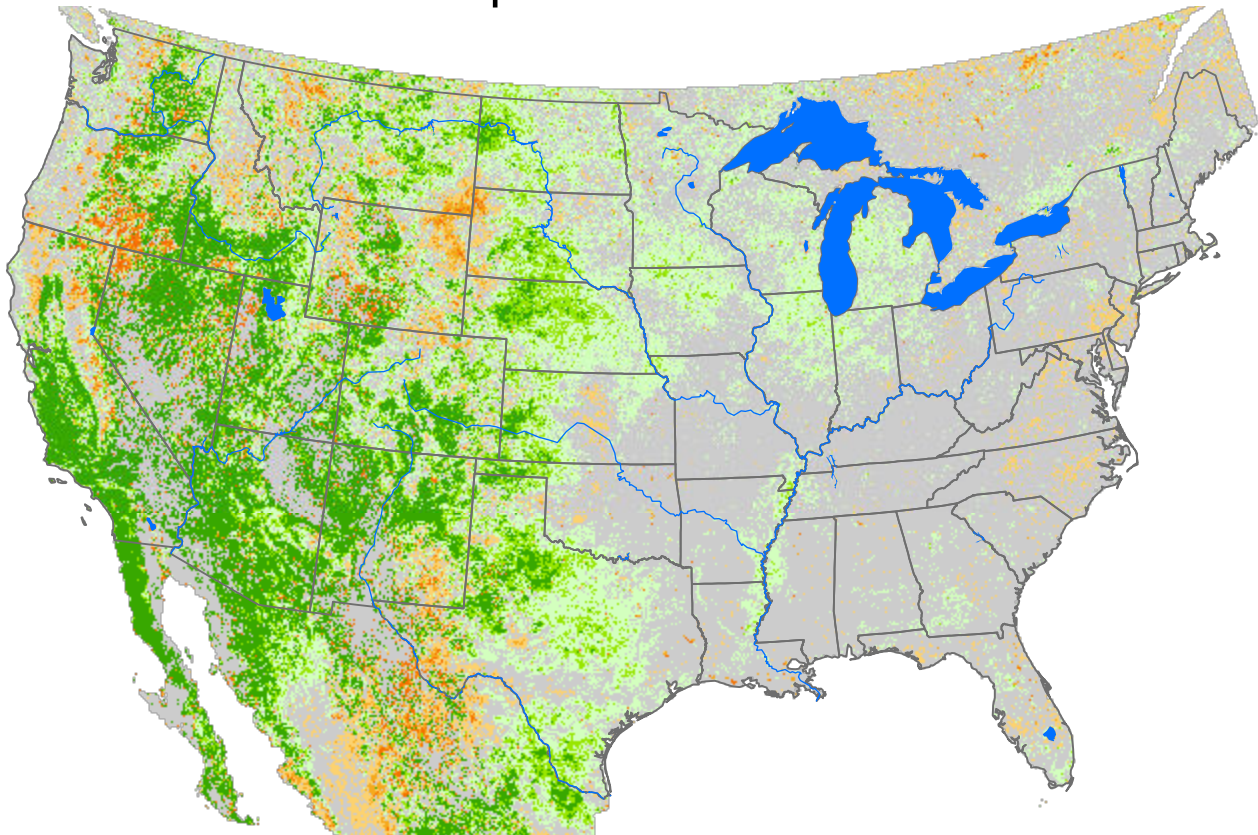

Seasonal Cumulative ET Anomaly

01 Apr - 10 Jul 2024

ET Anomaly (%)

State Water Body River