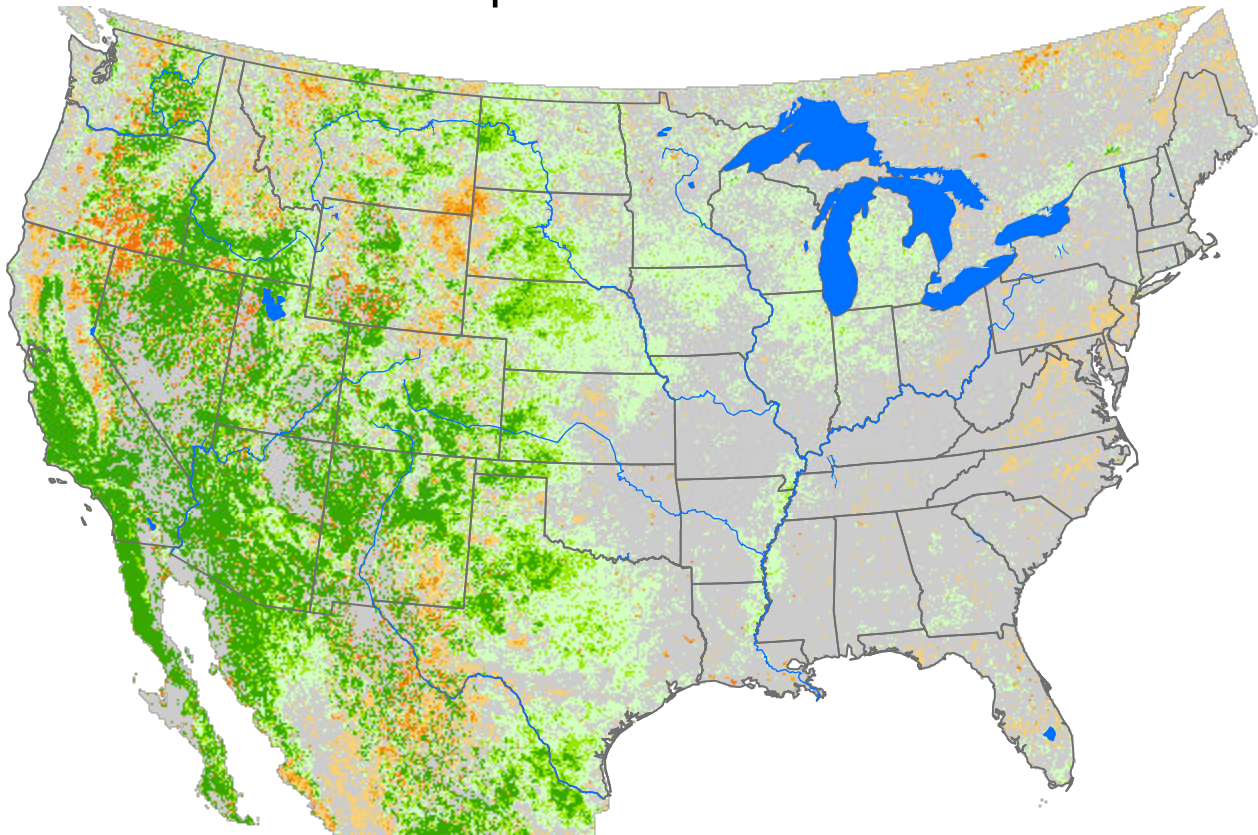

Seasonal Cumulative ET Anomaly

01 Apr - 18 Jul 2024

ET Anomaly (%)

State Water Body River