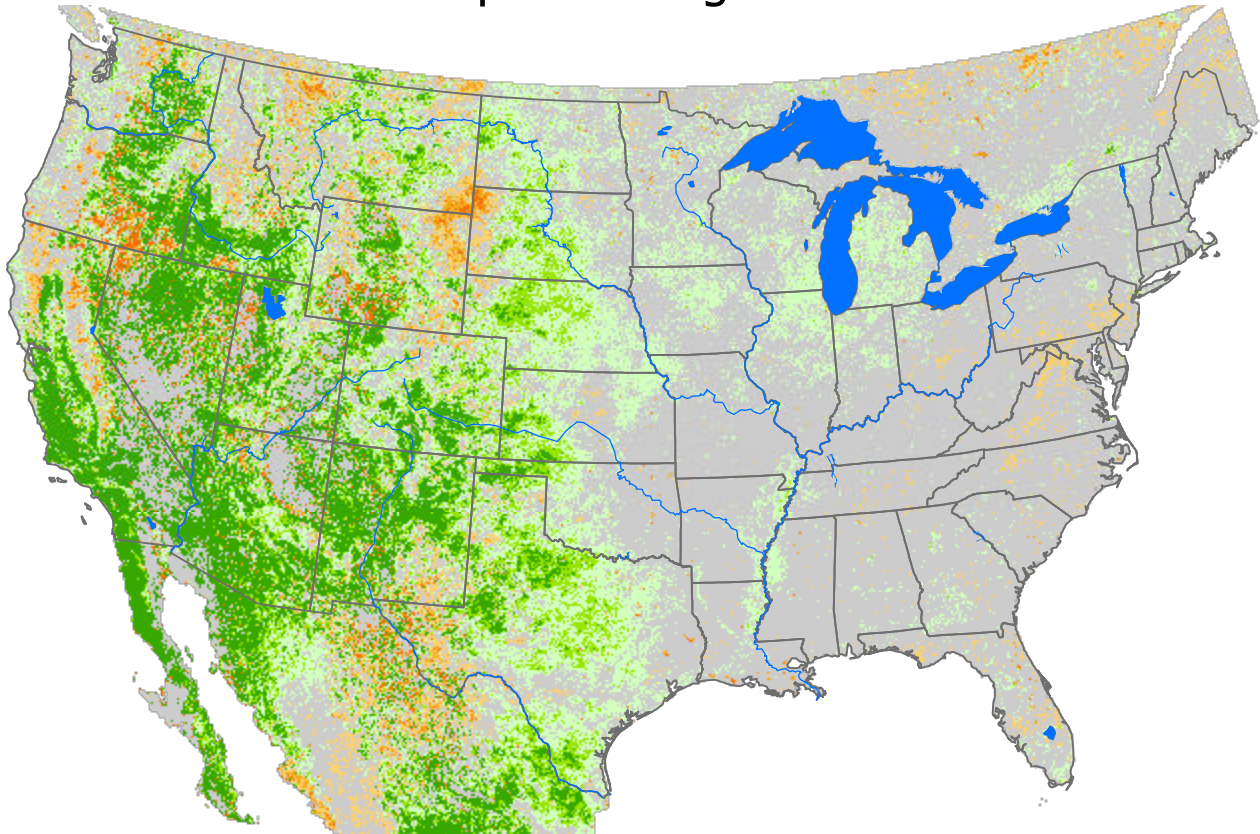

Seasonal Cumulative ET Anomaly

01 Apr - 03 Aug 2024

ET Anomaly (%)

□ State  Water Body  River