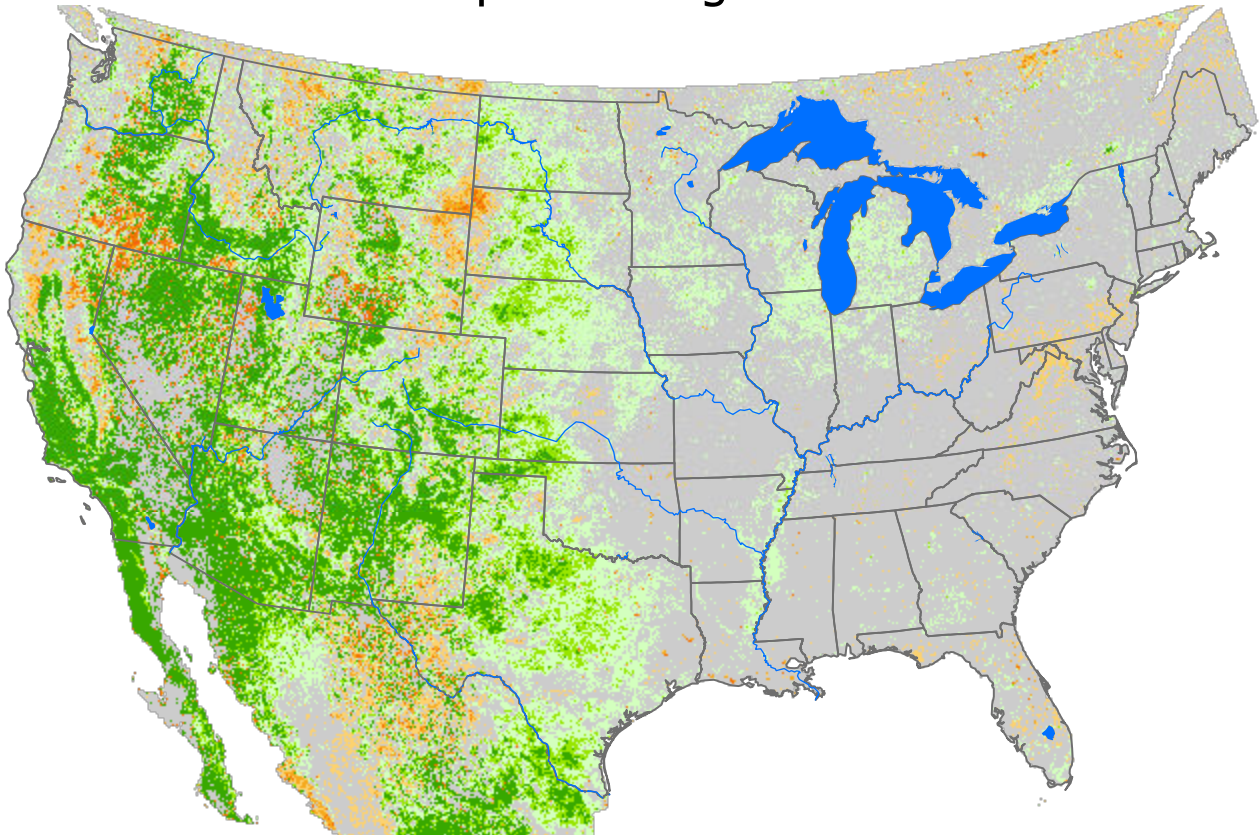

Seasonal Cumulative ET Anomaly

01 Apr - 11 Aug 2024

ET Anomaly (%)

State Water Body River