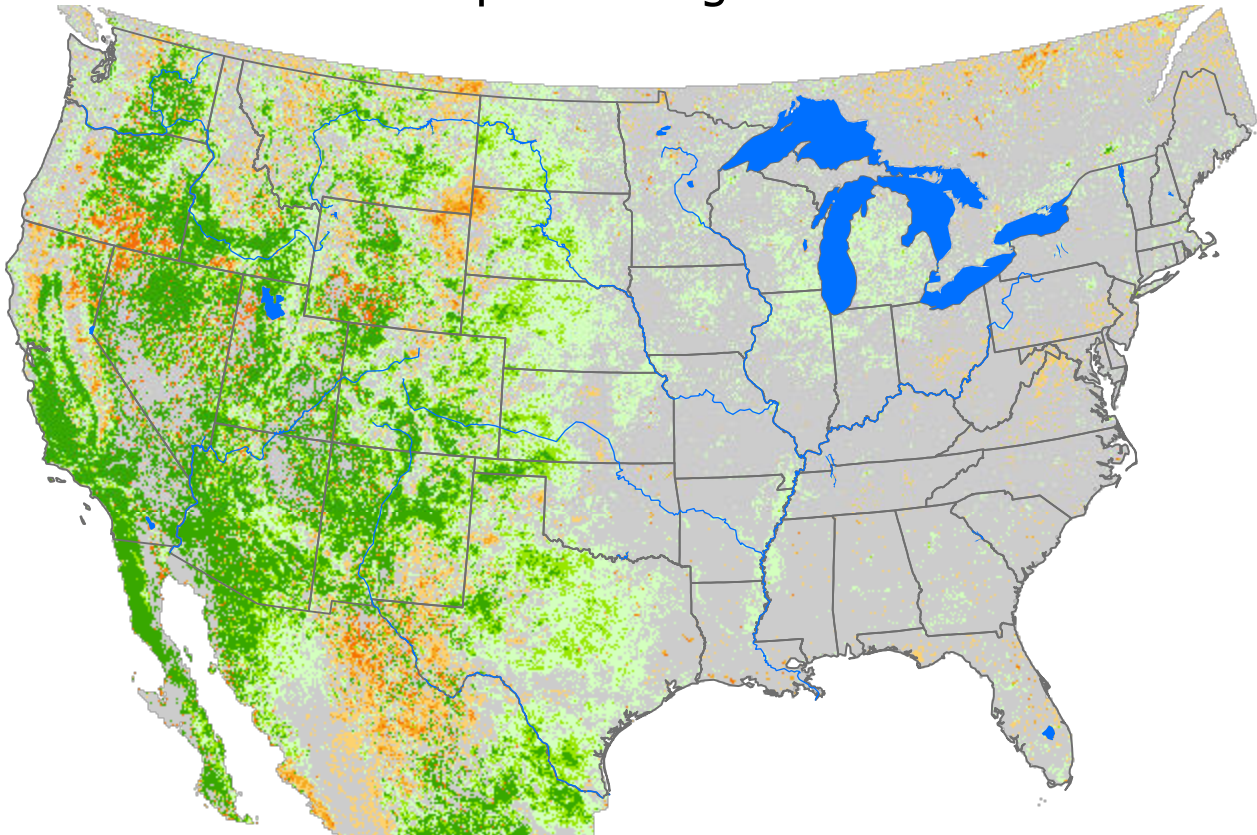

Seasonal Cumulative ET Anomaly

01 Apr - 27 Aug 2024

ET Anomaly (%)

State Water Body River