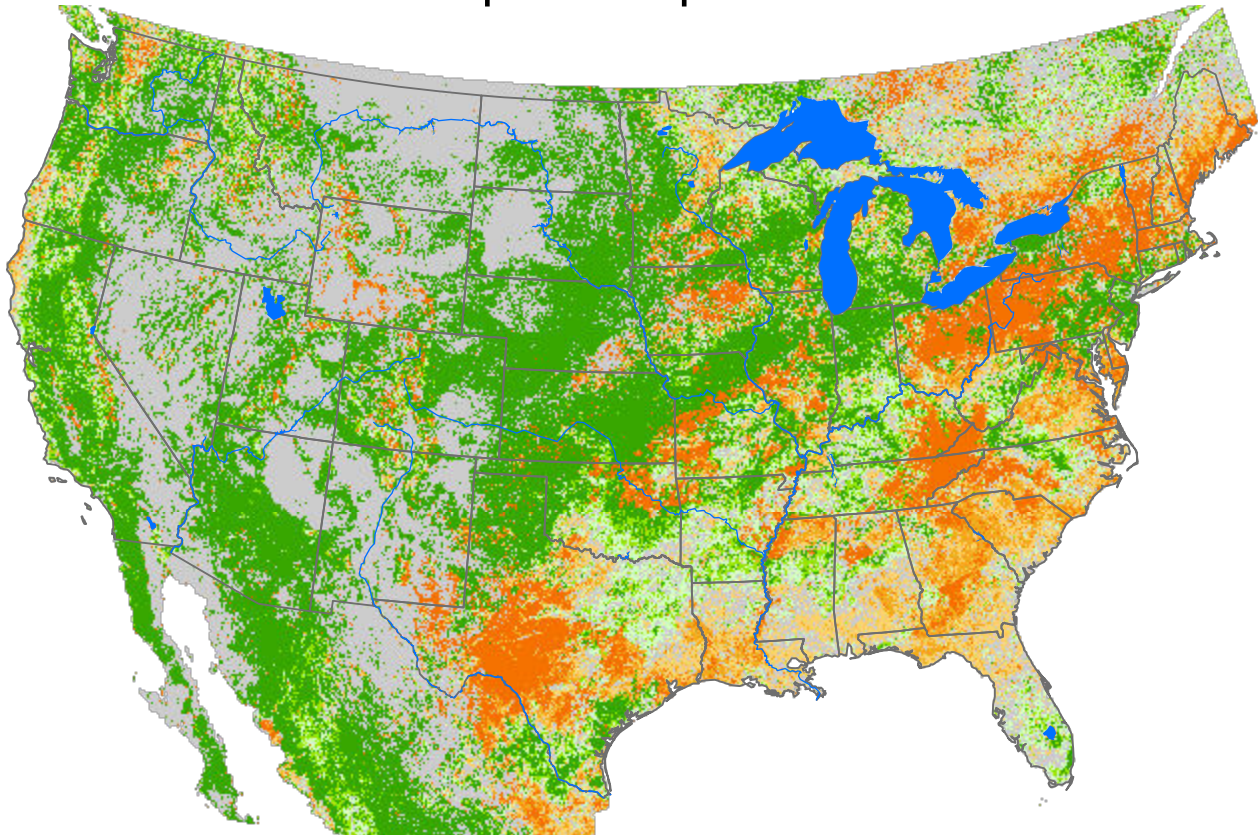

Seasonal Cumulative ET Anomaly

01 Apr - 06 Apr 2025

ET Anomaly (%)

State Water Body River