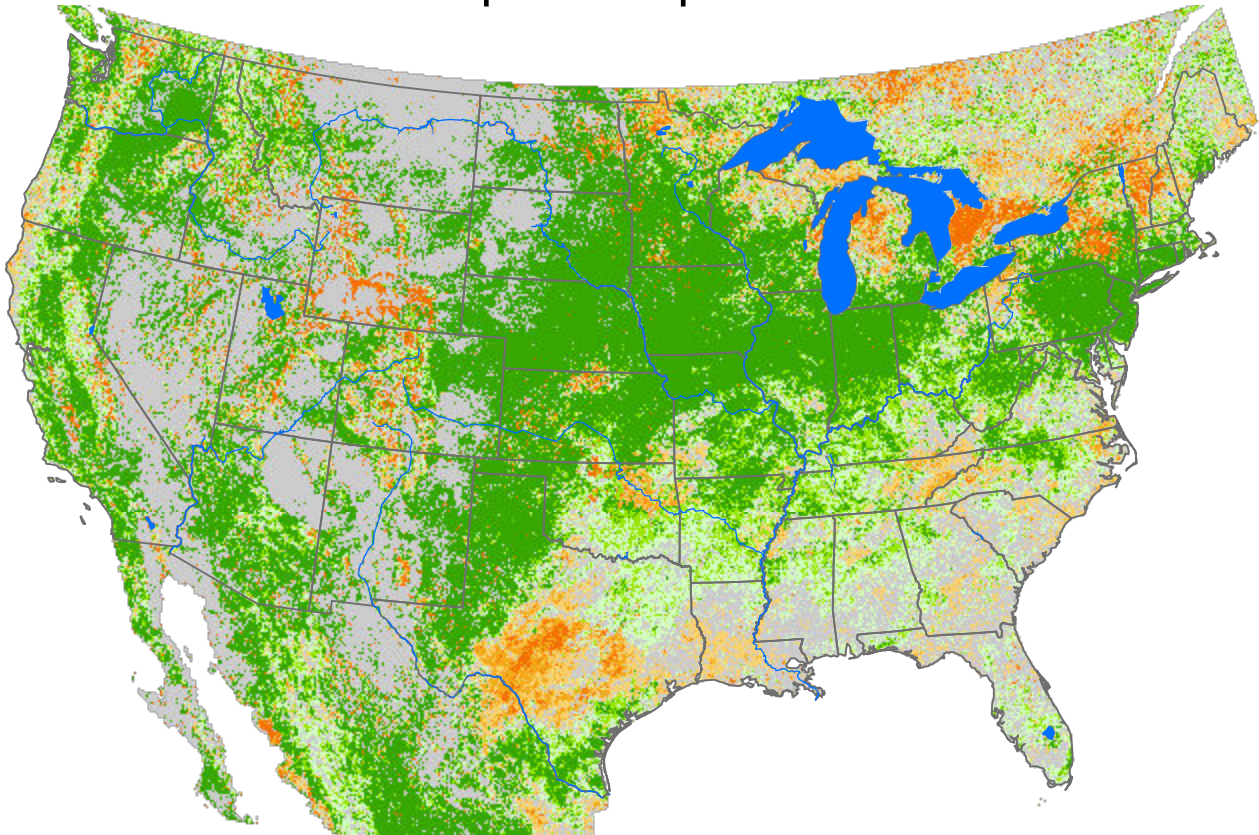

Seasonal Cumulative ET Anomaly

01 Apr - 14 Apr 2025

ET Anomaly (%)

State Water Body River