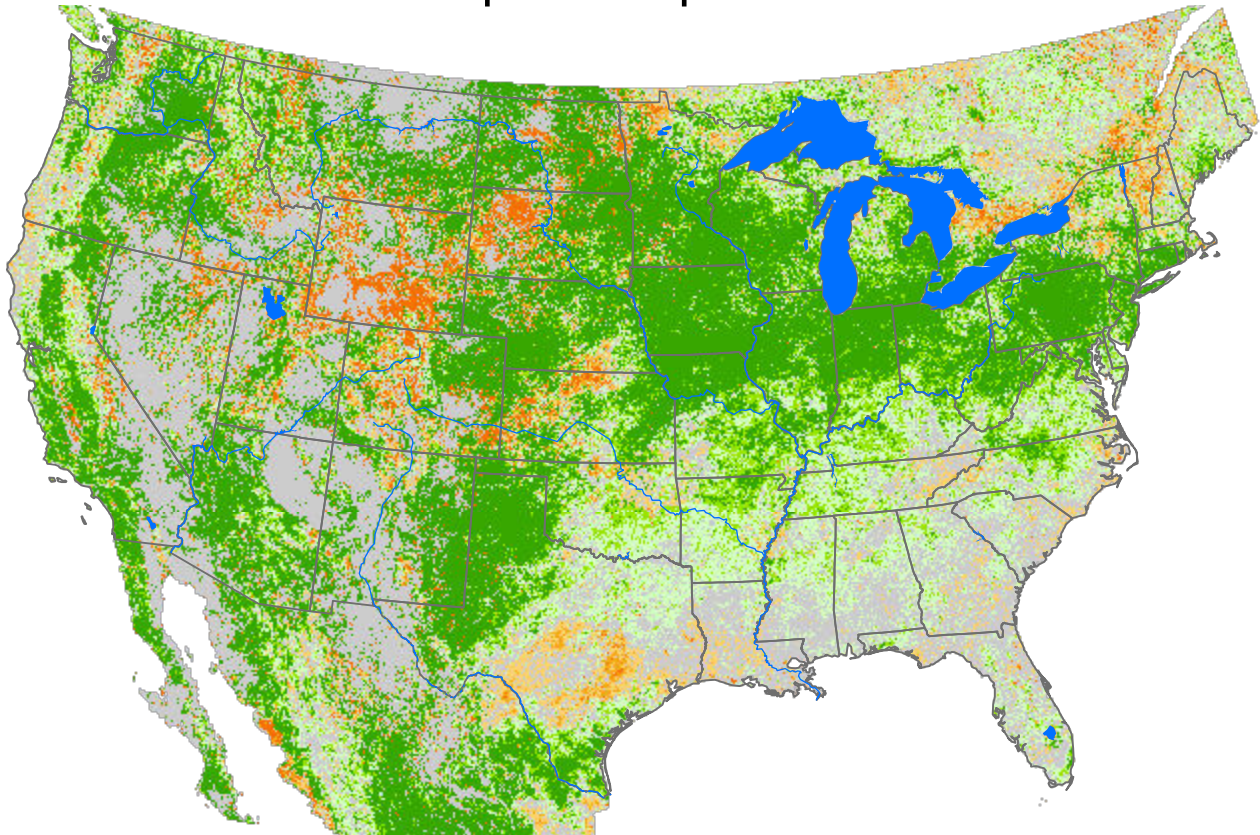

# Seasonal Cumulative ET Anomaly

01 Apr - 22 Apr 2025

ET Anomaly (%)

□ State    Water Body    River