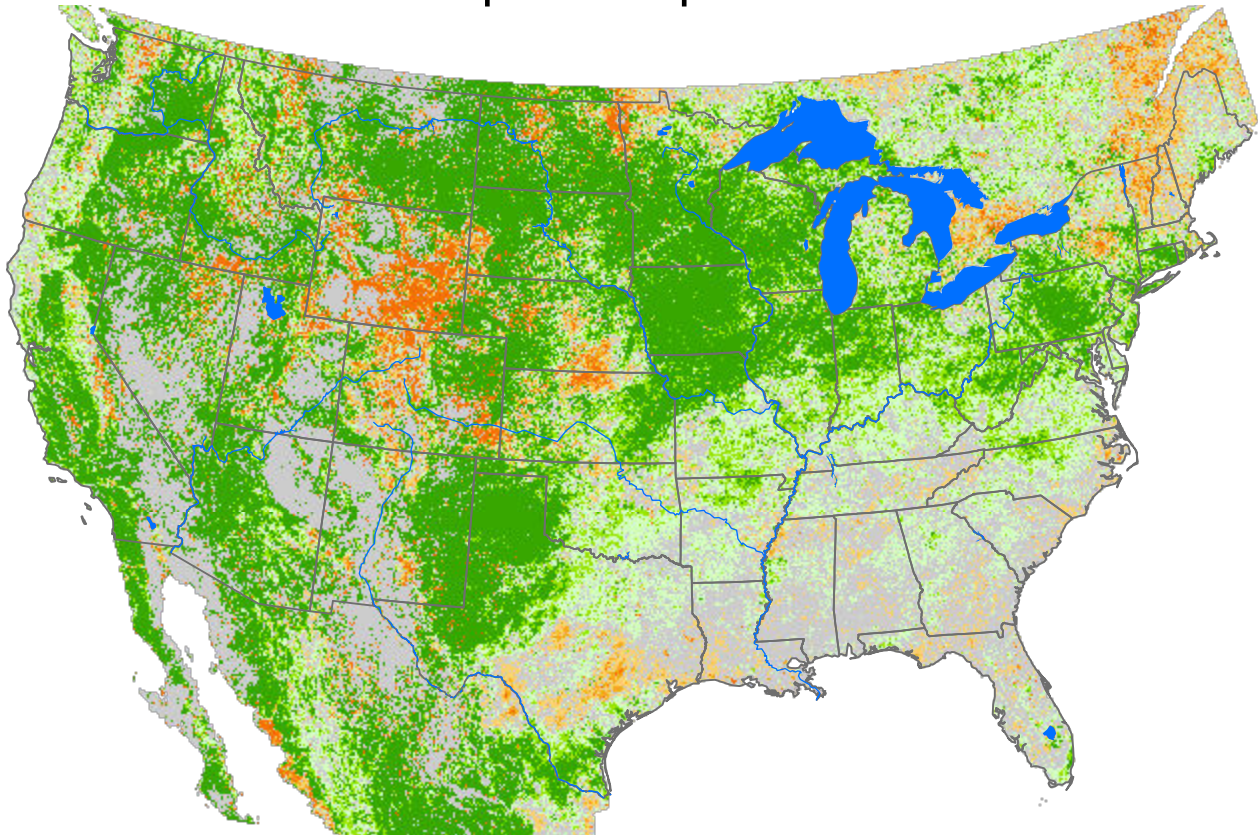

Seasonal Cumulative ET Anomaly

01 Apr - 30 Apr 2025

ET Anomaly (%)

□ State  Water Body  River