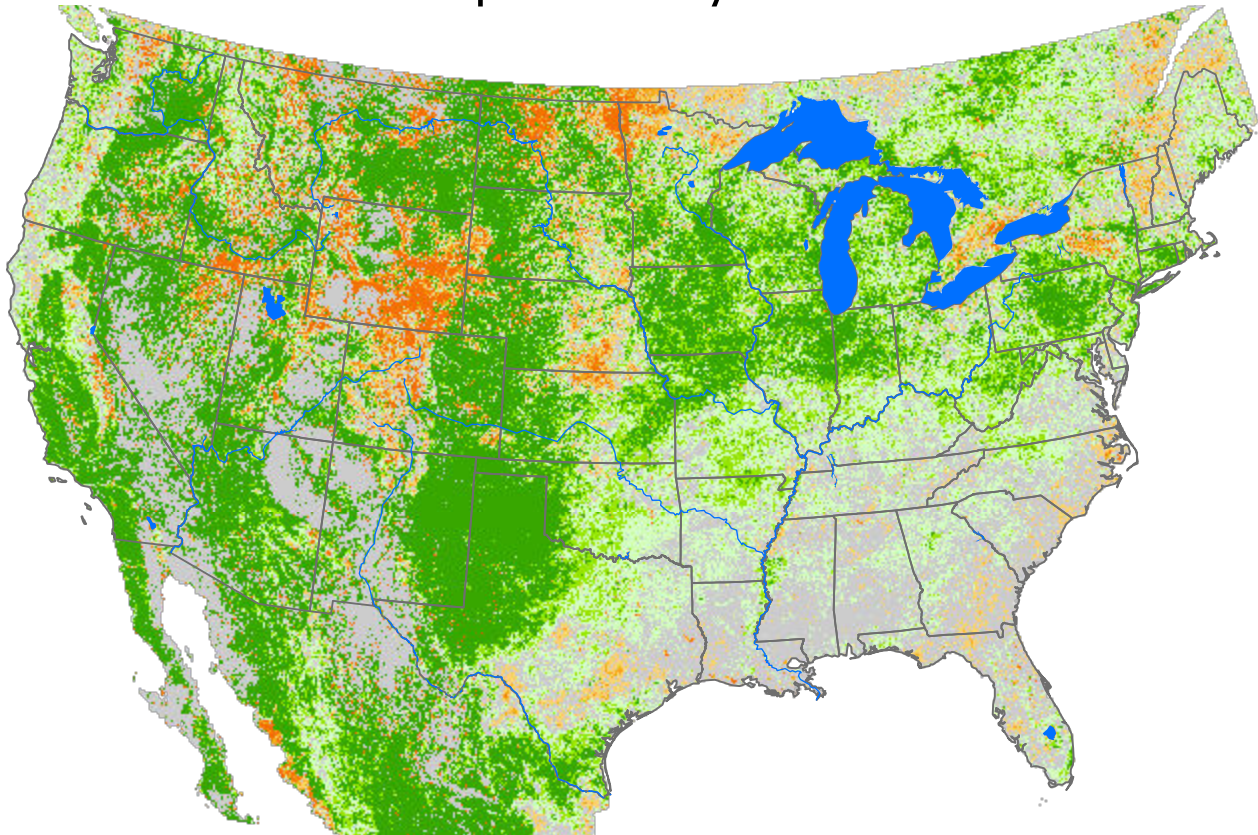

# Seasonal Cumulative ET Anomaly

01 Apr - 08 May 2025

ET Anomaly (%)

State Water Body River