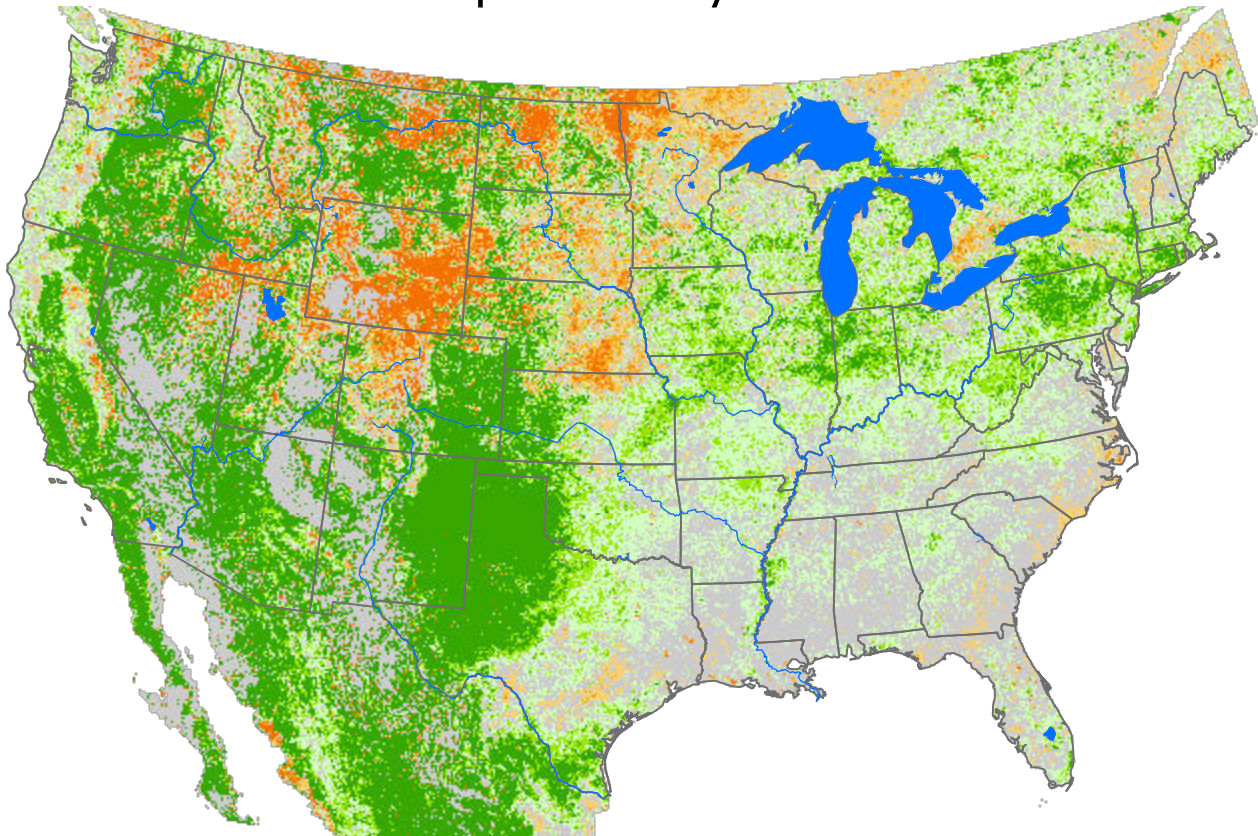

Seasonal Cumulative ET Anomaly

01 Apr - 16 May 2025

ET Anomaly (%)

□ State Water Body River