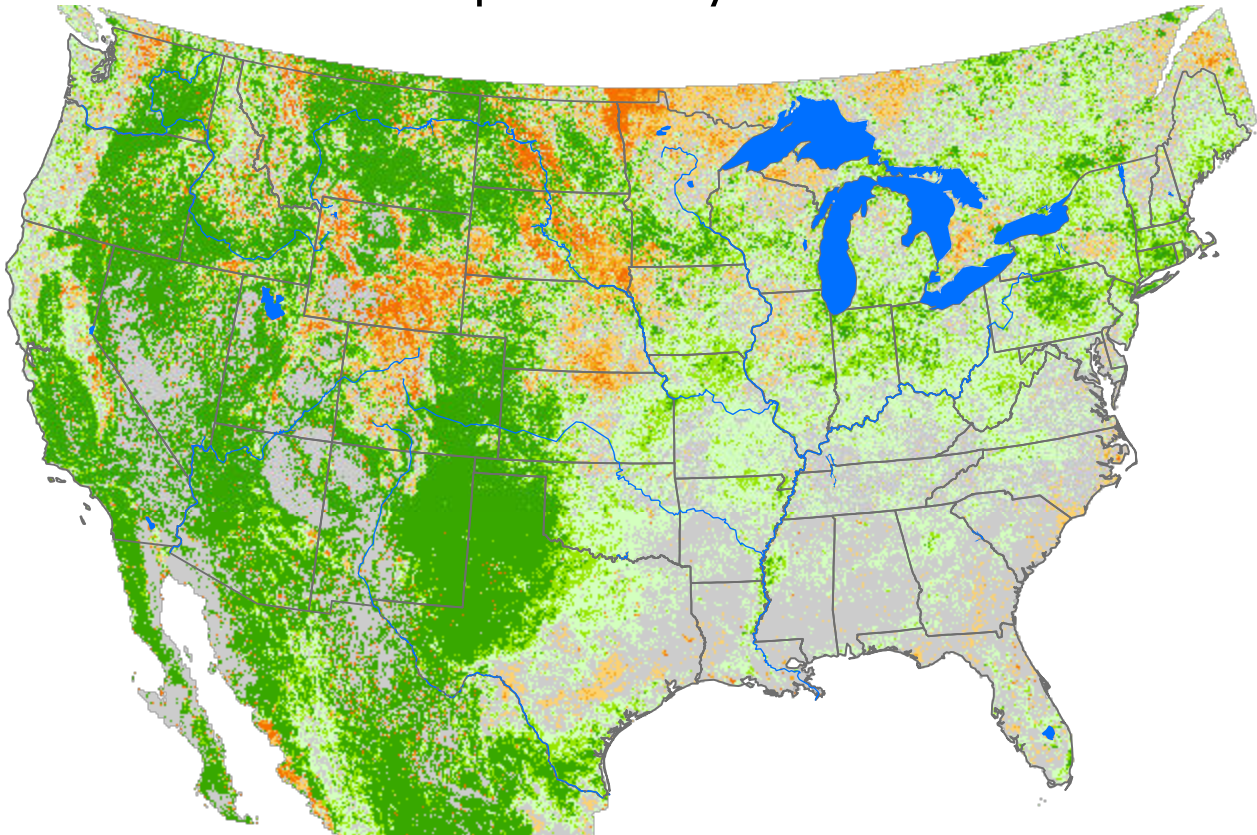

Seasonal Cumulative ET Anomaly

01 Apr - 24 May 2025

ET Anomaly (%)

□ State Water Body River