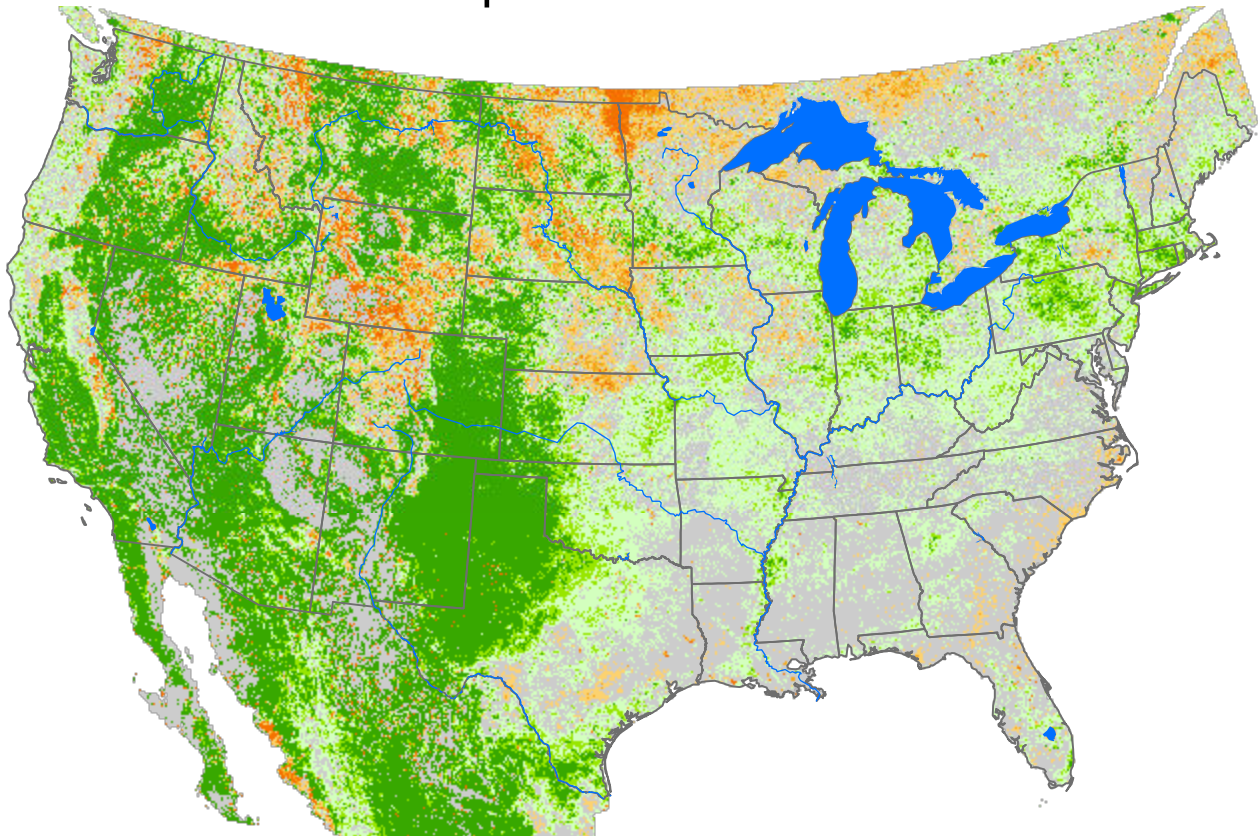

Seasonal Cumulative ET Anomaly

01 Apr - 01 Jun 2025

ET Anomaly (%)

□ State  Water Body  River