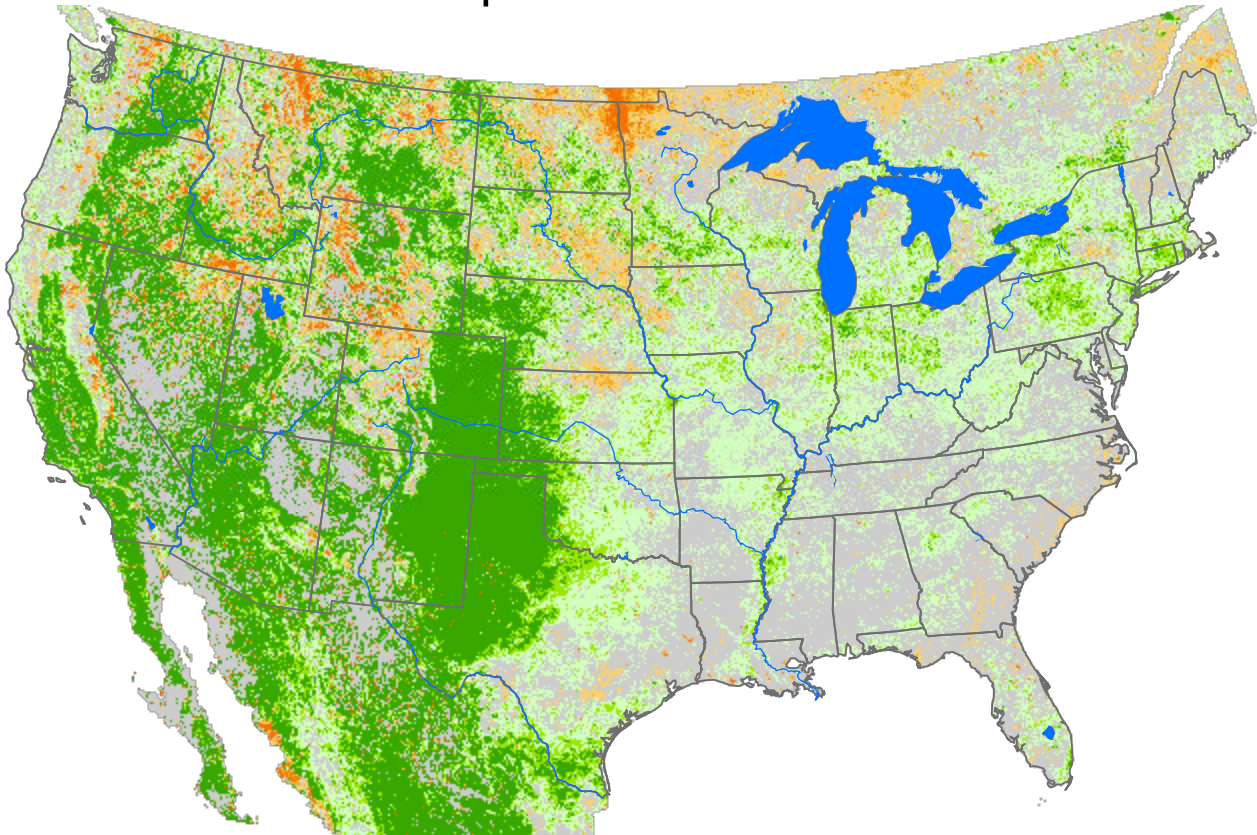

Seasonal Cumulative ET Anomaly

01 Apr - 09 Jun 2025

ET Anomaly (%)

State Water Body River