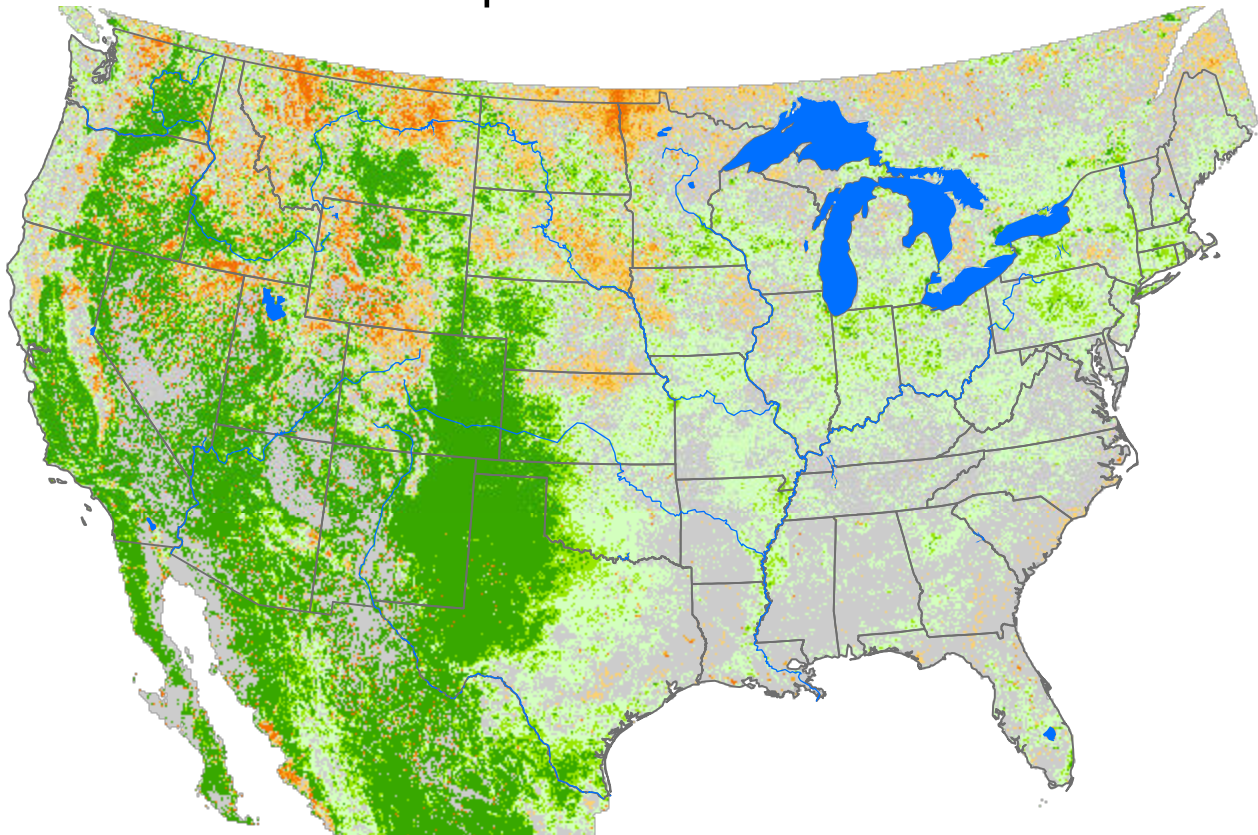

Seasonal Cumulative ET Anomaly

01 Apr - 17 Jun 2025

ET Anomaly (%)

State Water Body River