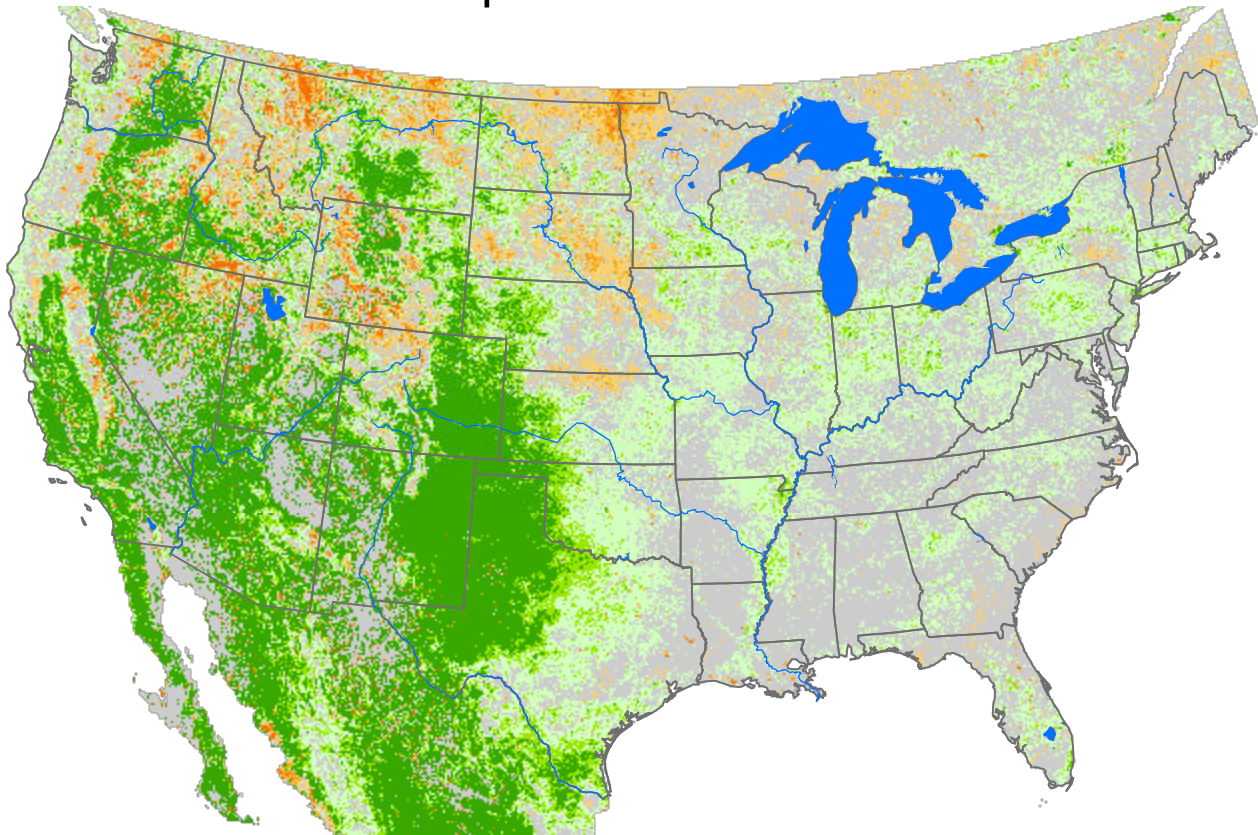

Seasonal Cumulative ET Anomaly

01 Apr - 25 Jun 2025

ET Anomaly (%)

State Water Body River